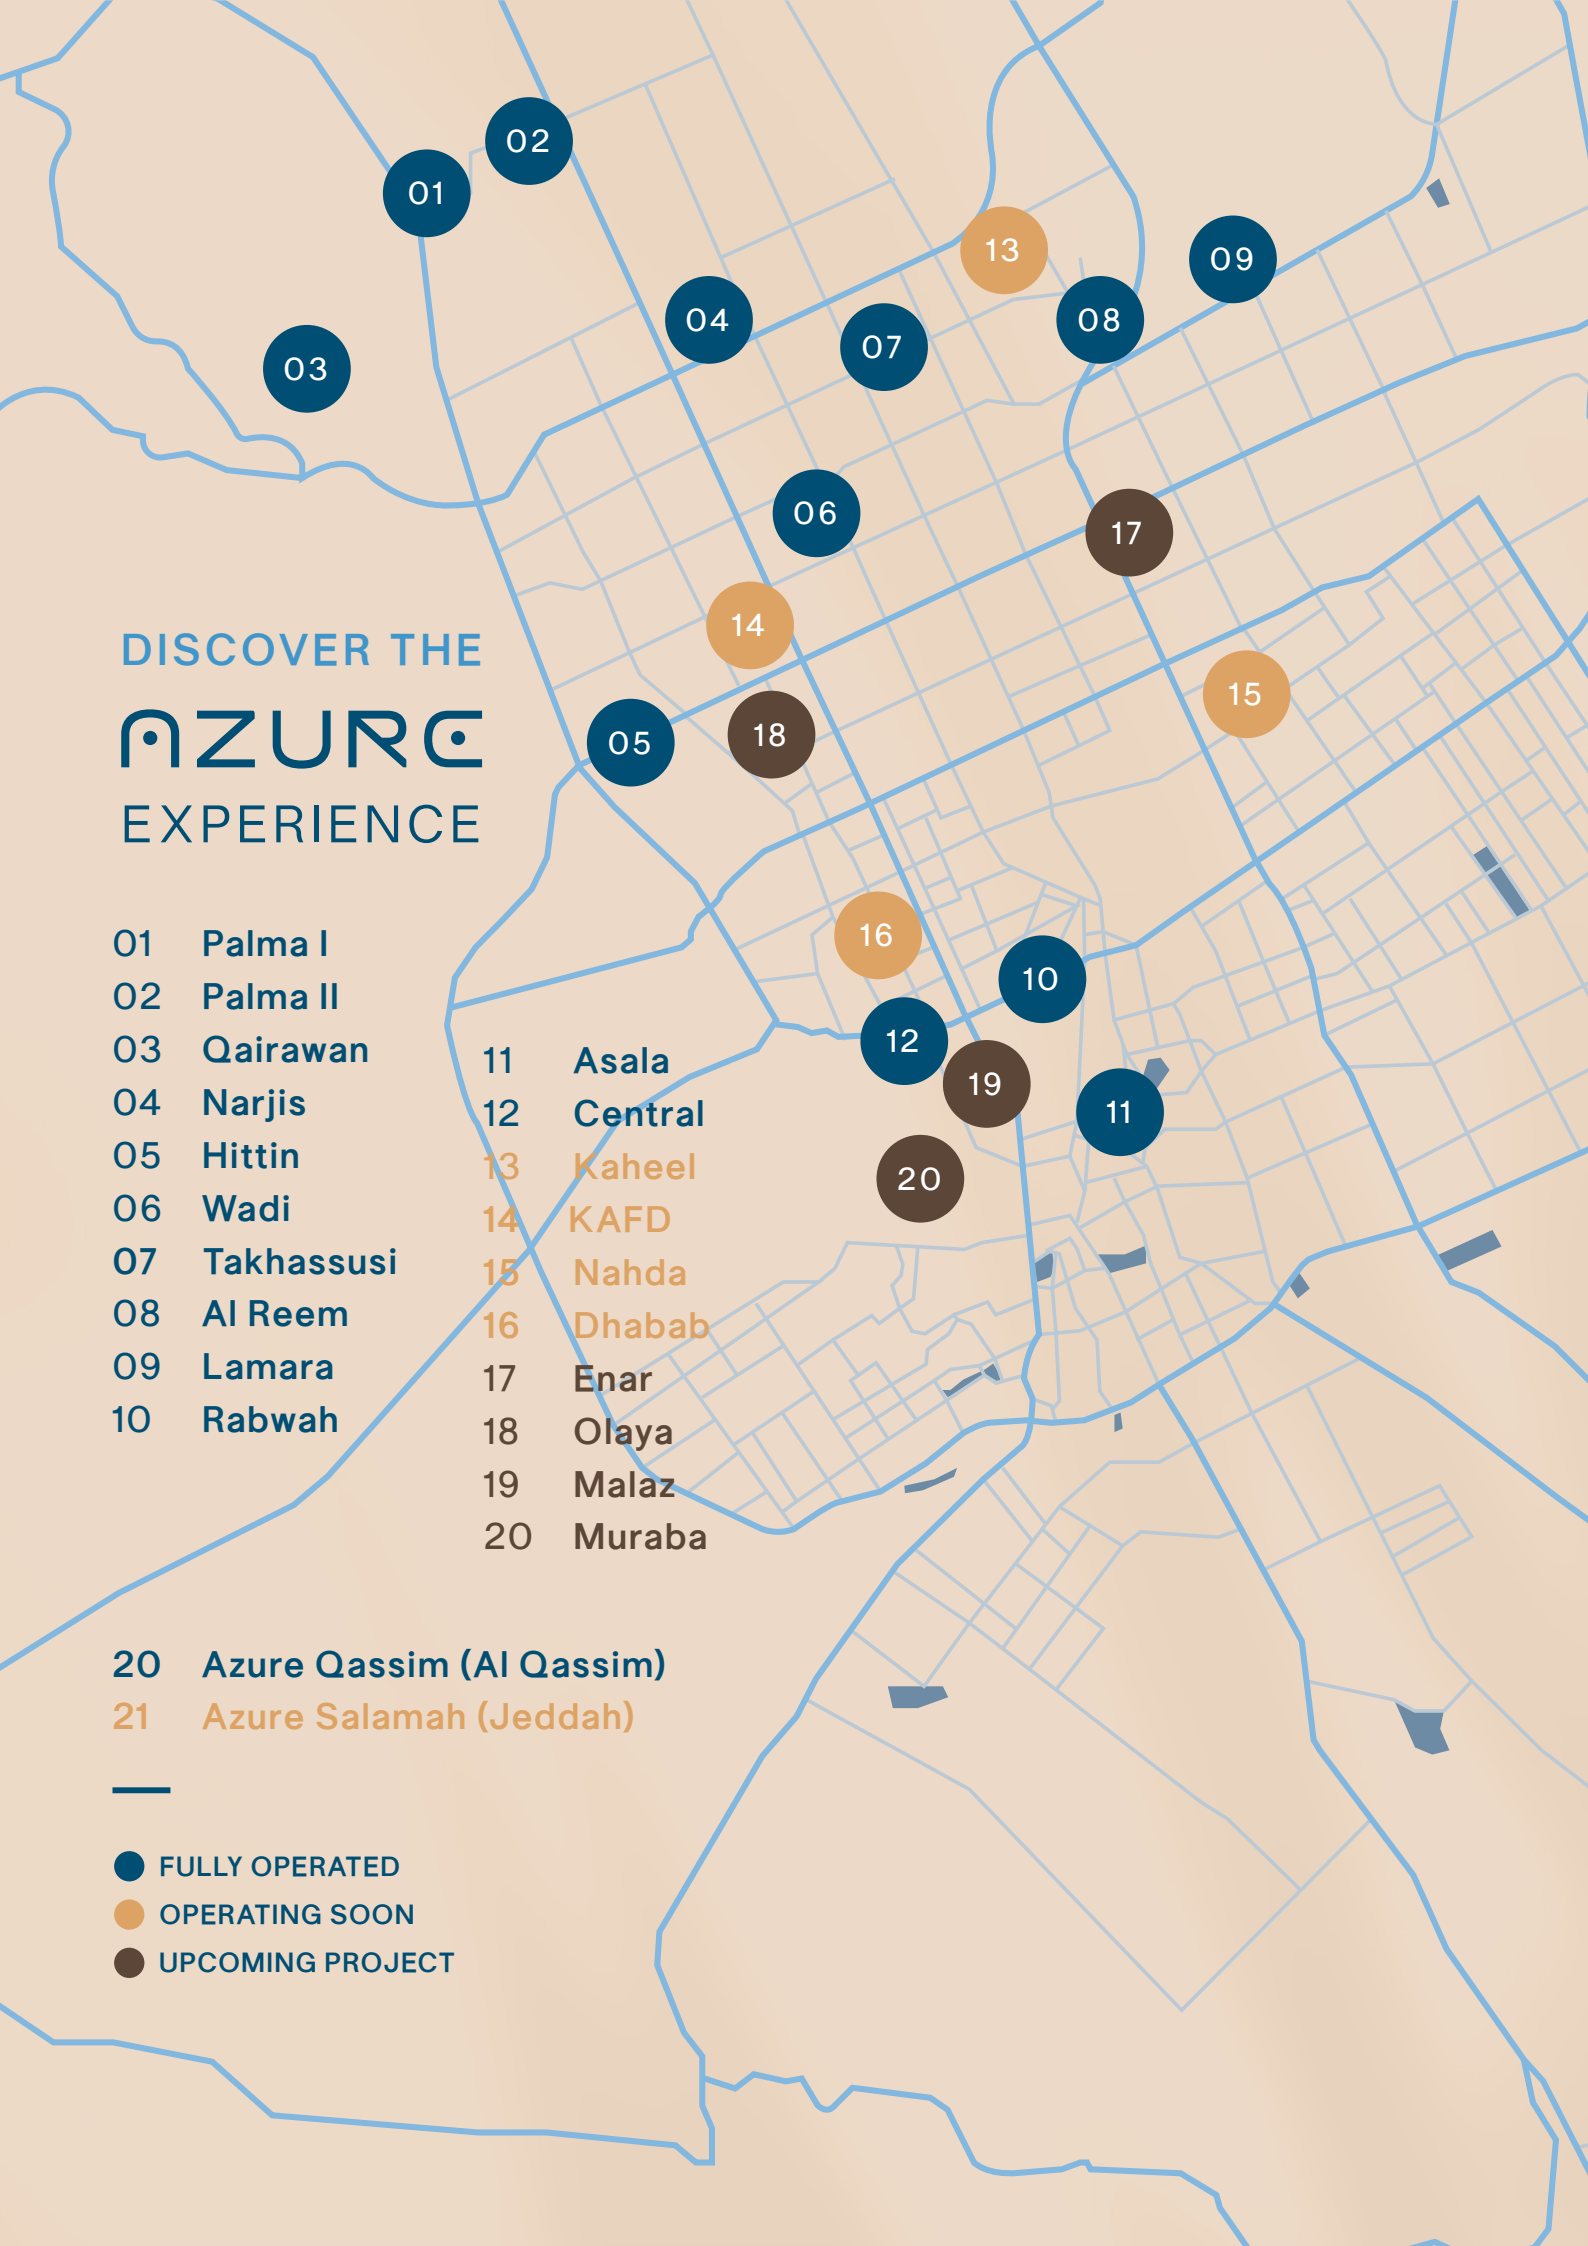

DISCOVER THE AZURE EXPERIENCE

- 01 Palma I
- 02 Palma II
- 03 Qairawan
- 04 Narjis
- 05 Hittin
- 06 Wadi
- 07 Takhassusi
- 08 Al Reem
- 09 Lamara
- 10 Rabwah

- 11 Asala
- 12 Central
- 13 Kaheel
- 14 KAFD
- 15 Nahda
- 16 Dhabab
- 17 Enar
- 18 Olaya
- 19 Malaz
- 20 Muraba

- 20 Azure Qassim (Al Qassim)
- 21 Azure Salamah (Jeddah)

- FULLY OPERATED
- OPERATING SOON
- UPCOMING PROJECT