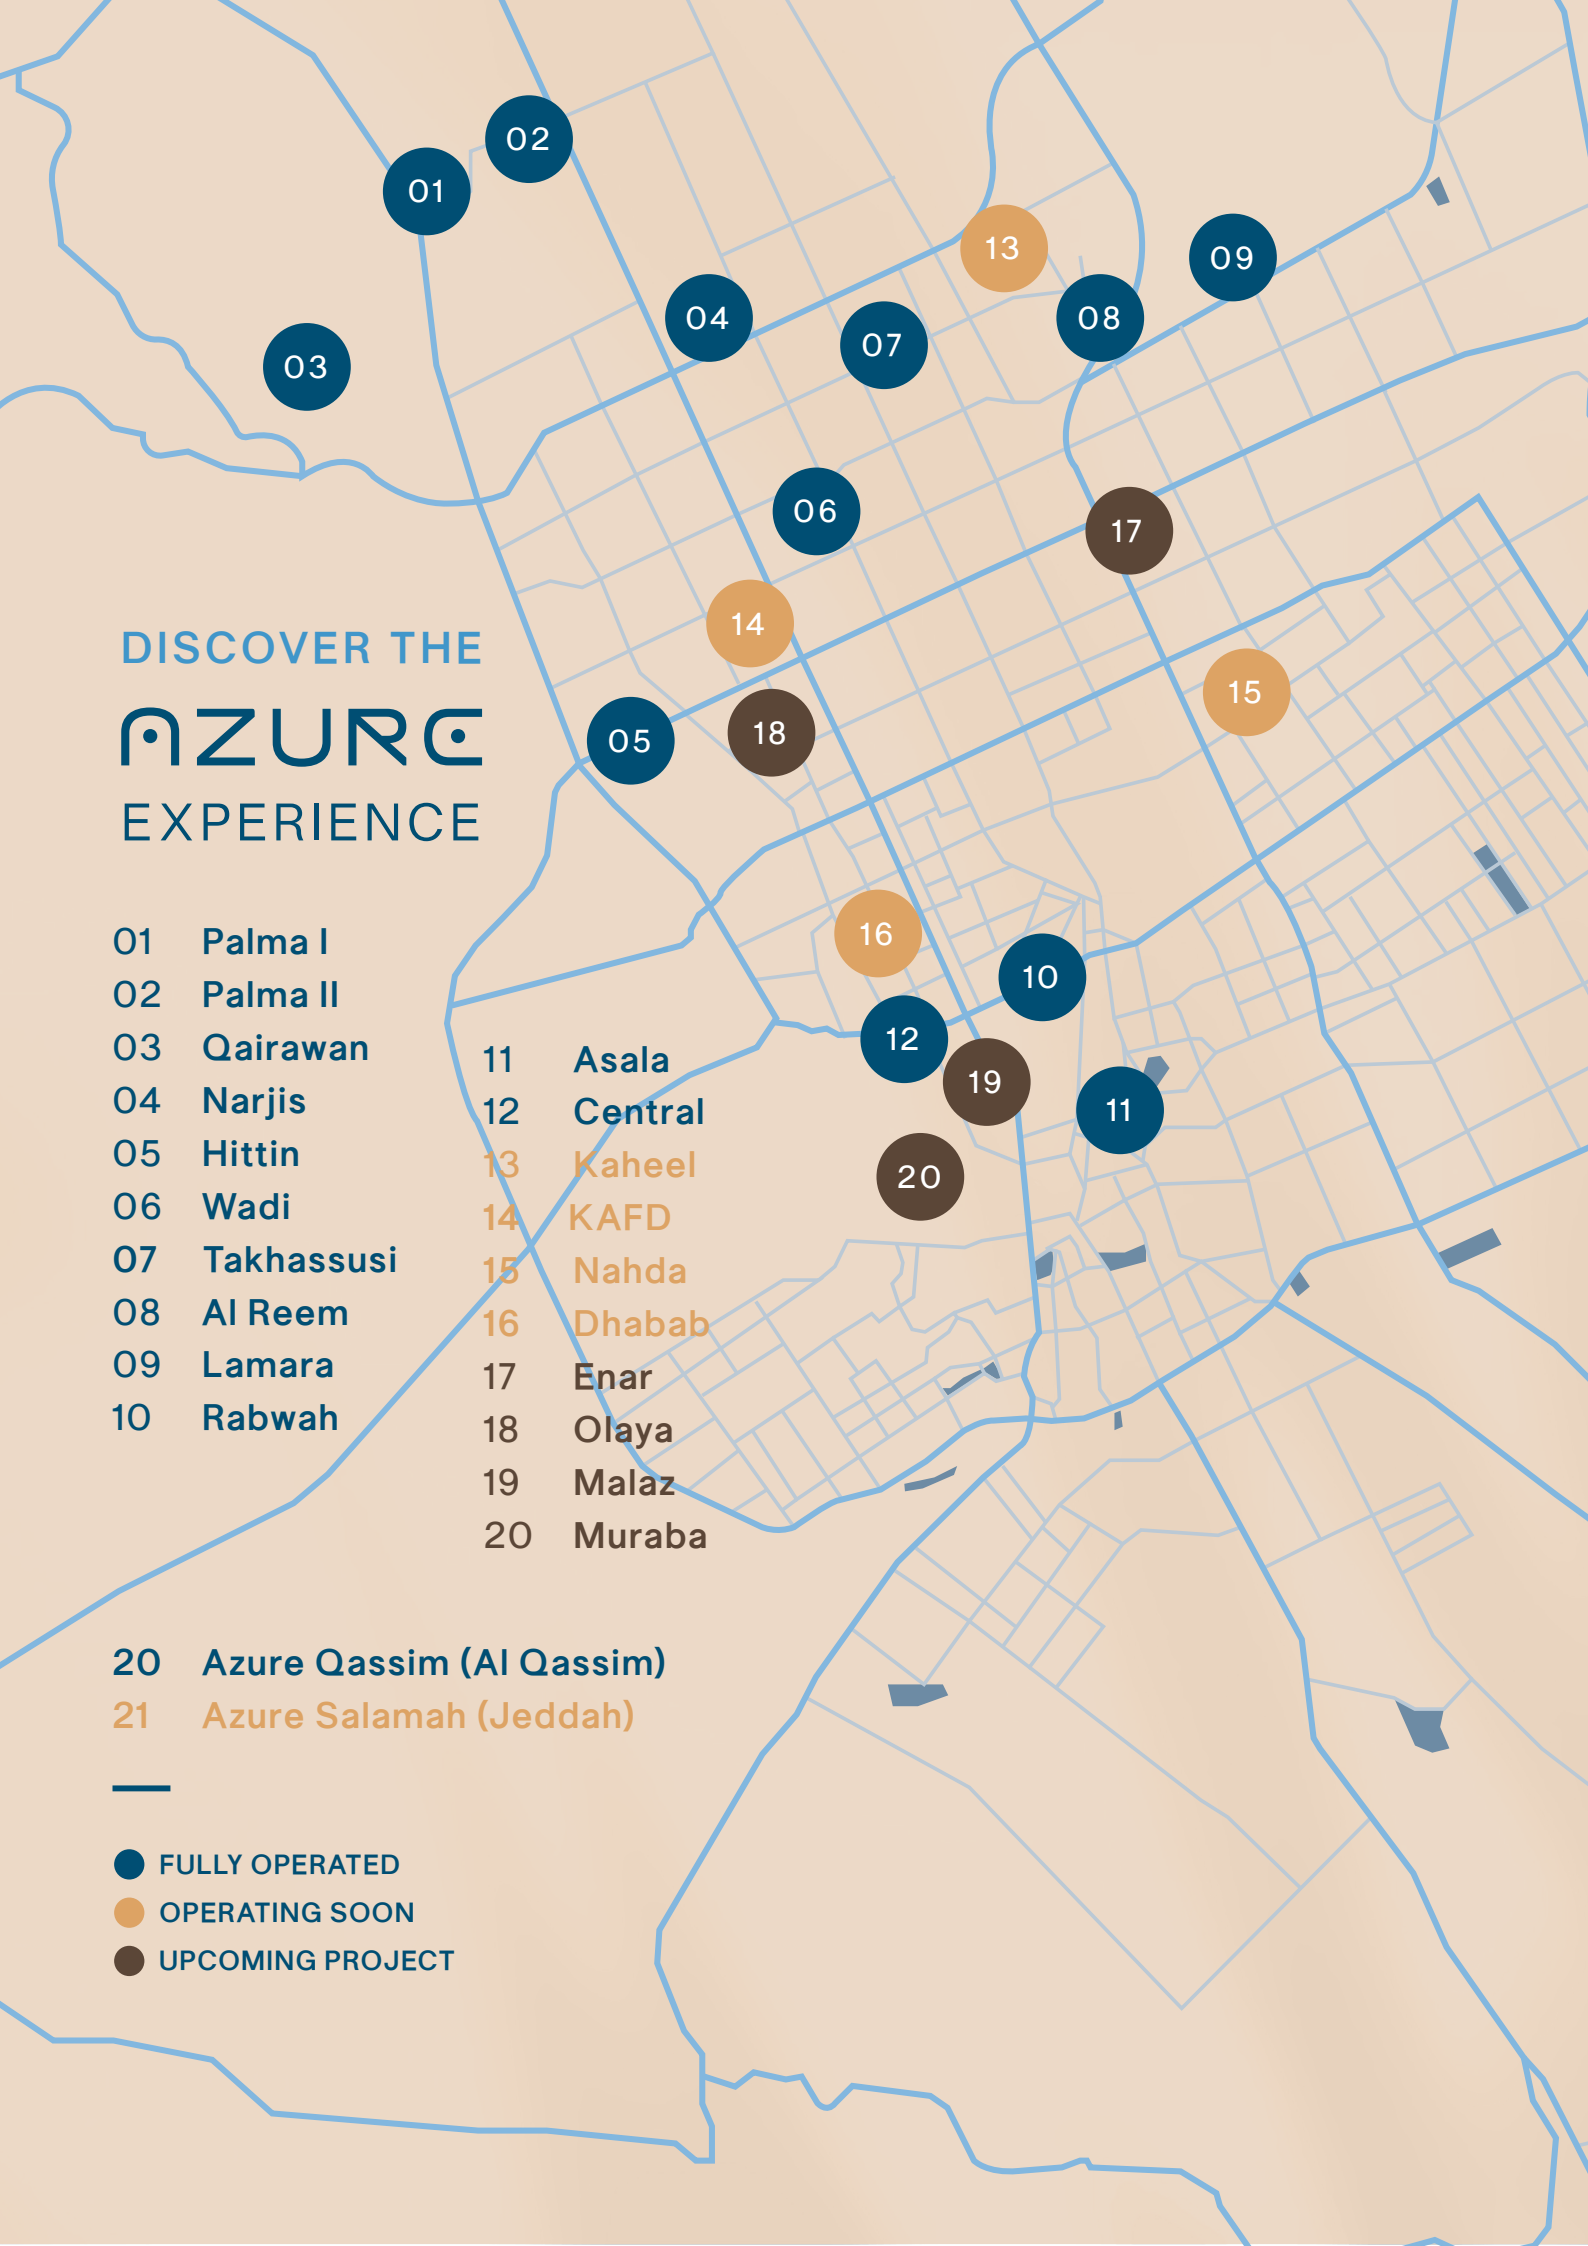

DISCOVER THE AZURE EXPERIENCE

- 01 Palma I
- 02 Palma II
- 03 Qairawan
- 04 Narjis
- 05 Hittin
- 06 Wadi
- 07 Takhassusi
- 08 Al Reem
- 09 Lamara
- 10 Rabwah

- 11 Asala
- 12 Central
- 13 Kaheel
- 14 KAFD
- 15 Nahda
- 16 Dhabab
- 17 Enar
- 18 Olaya
- 19 Malaz
- 20 Muraba

- 20 Azure Qassim (Al Qassim)
- 21 Azure Salamah (Jeddah)

- FULLY OPERATED
- OPERATING SOON
- UPCOMING PROJECT