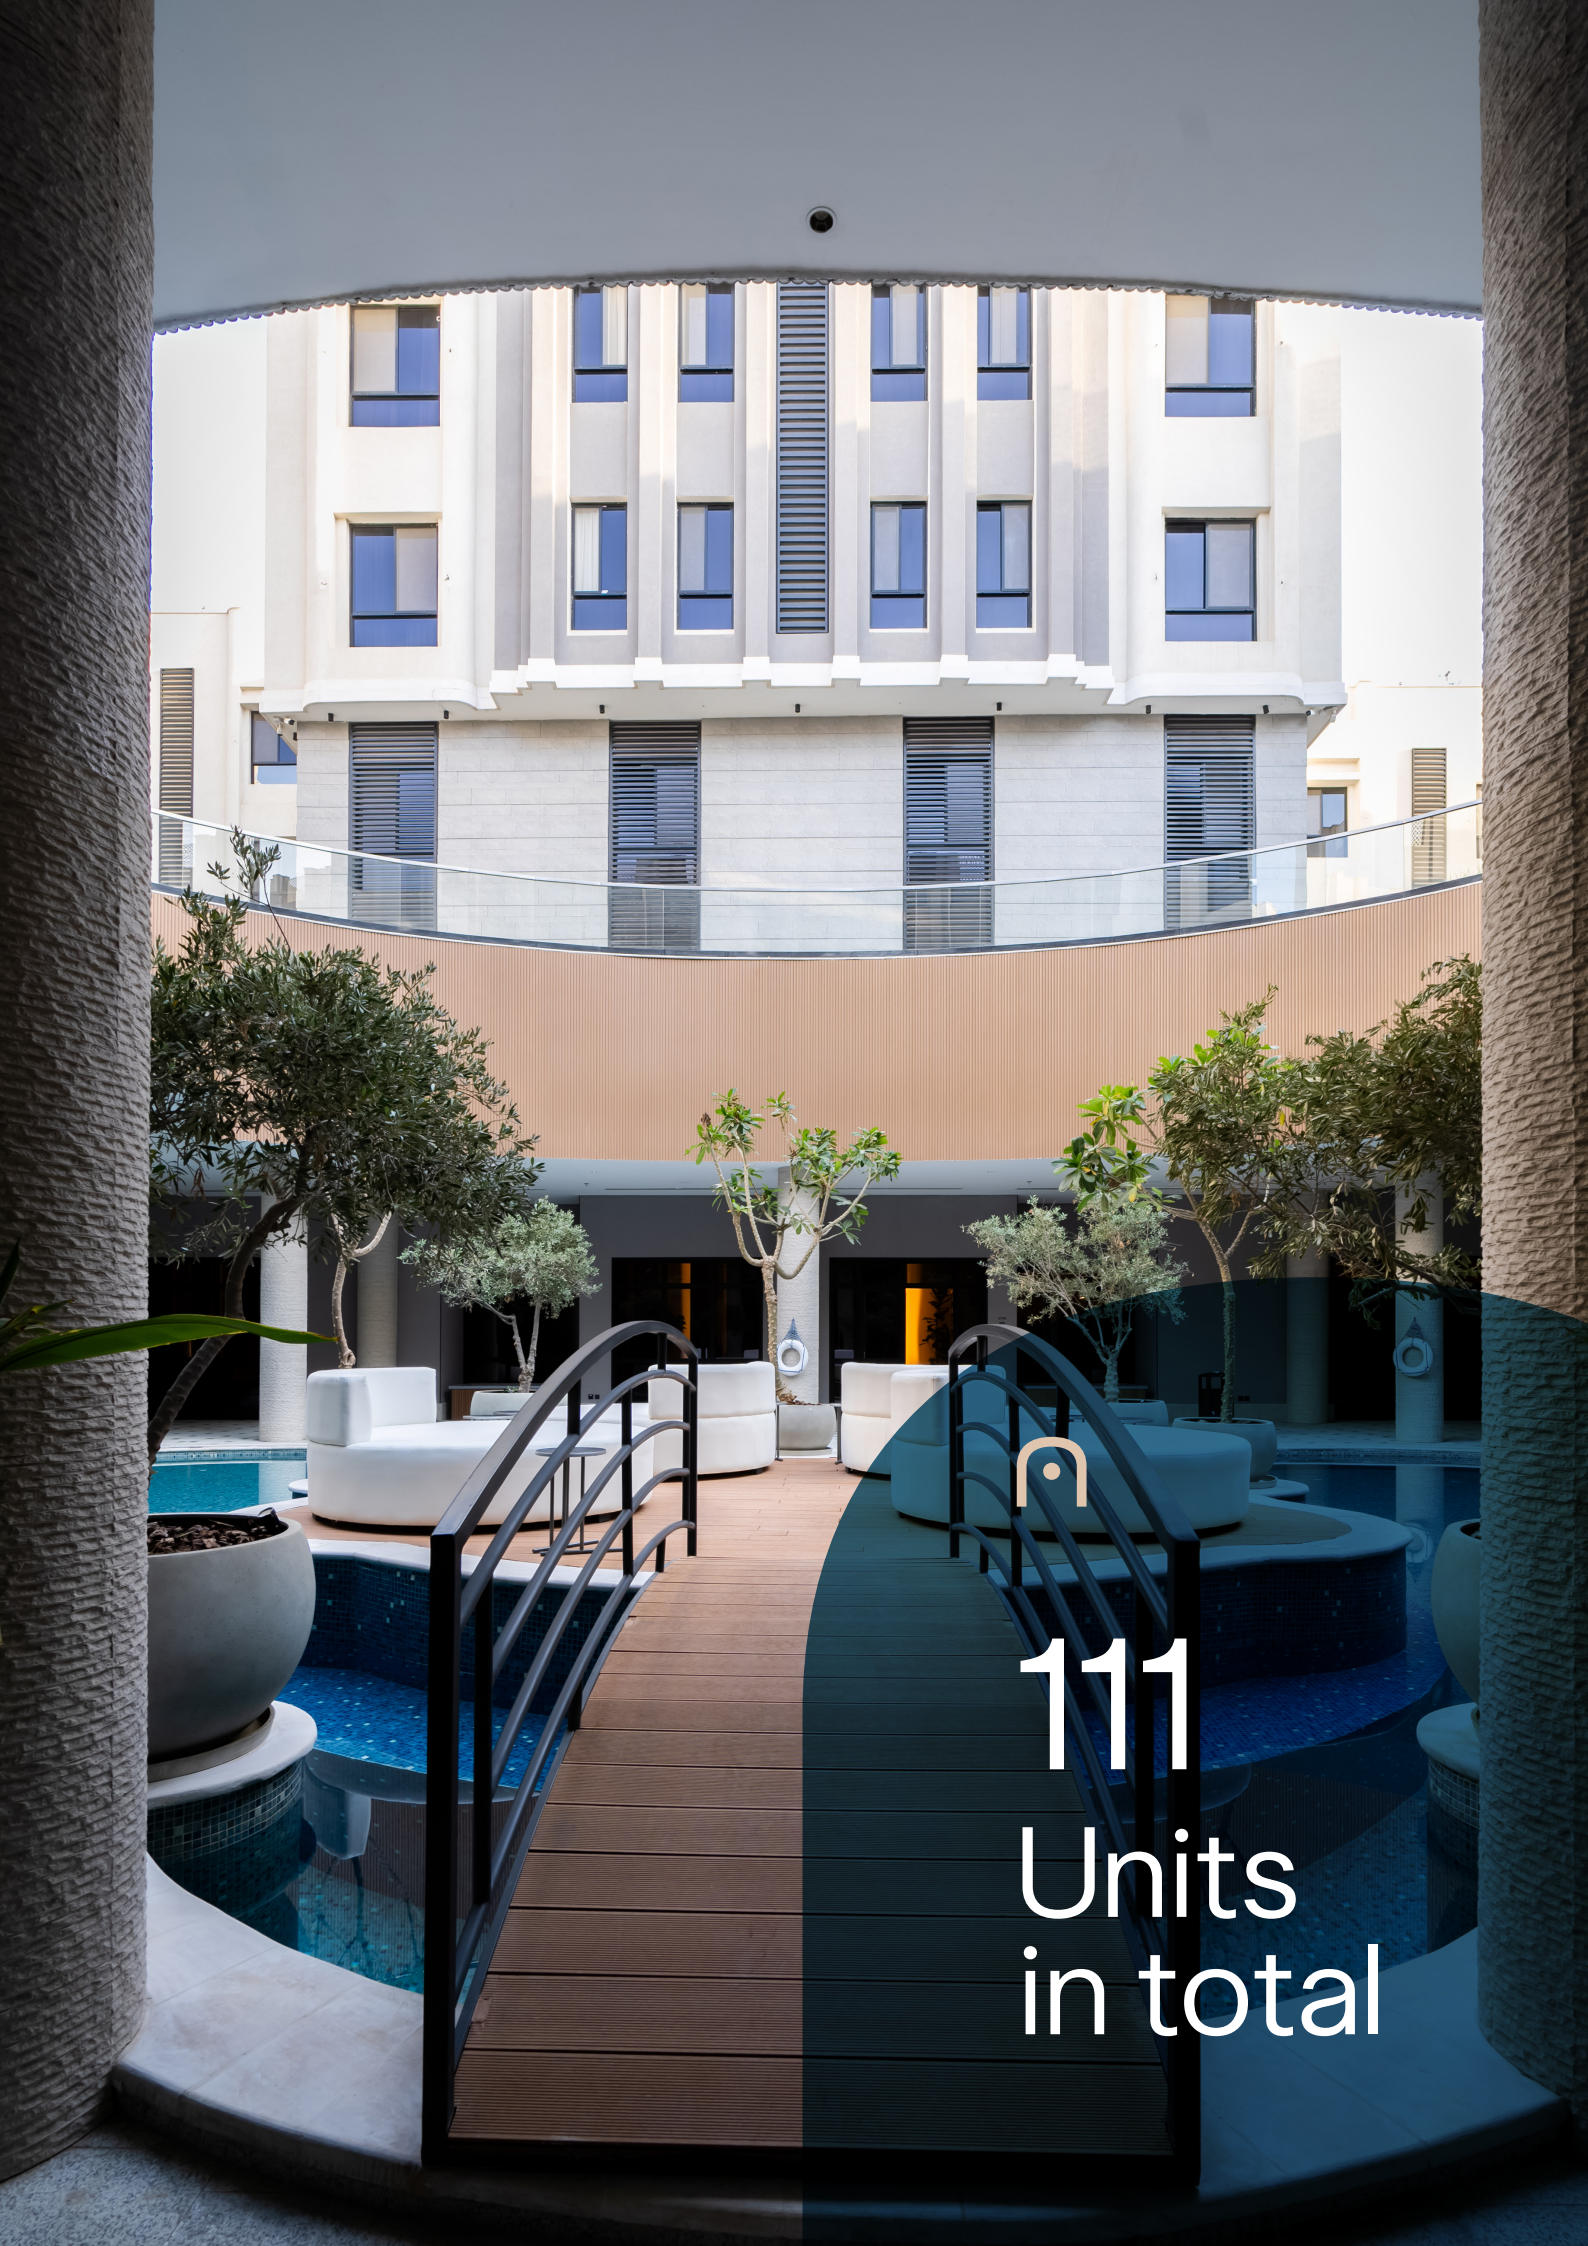

King Khalid
International Airport
9 Minutes

Solitaire
12 Minutes

Global Line
Academy Shcool
7 Minutes

Business Gate
15 Minutes

Roshn Front
15 Minutes

KAFD
17 Minutes

Living at
AZURE NARJIS

111