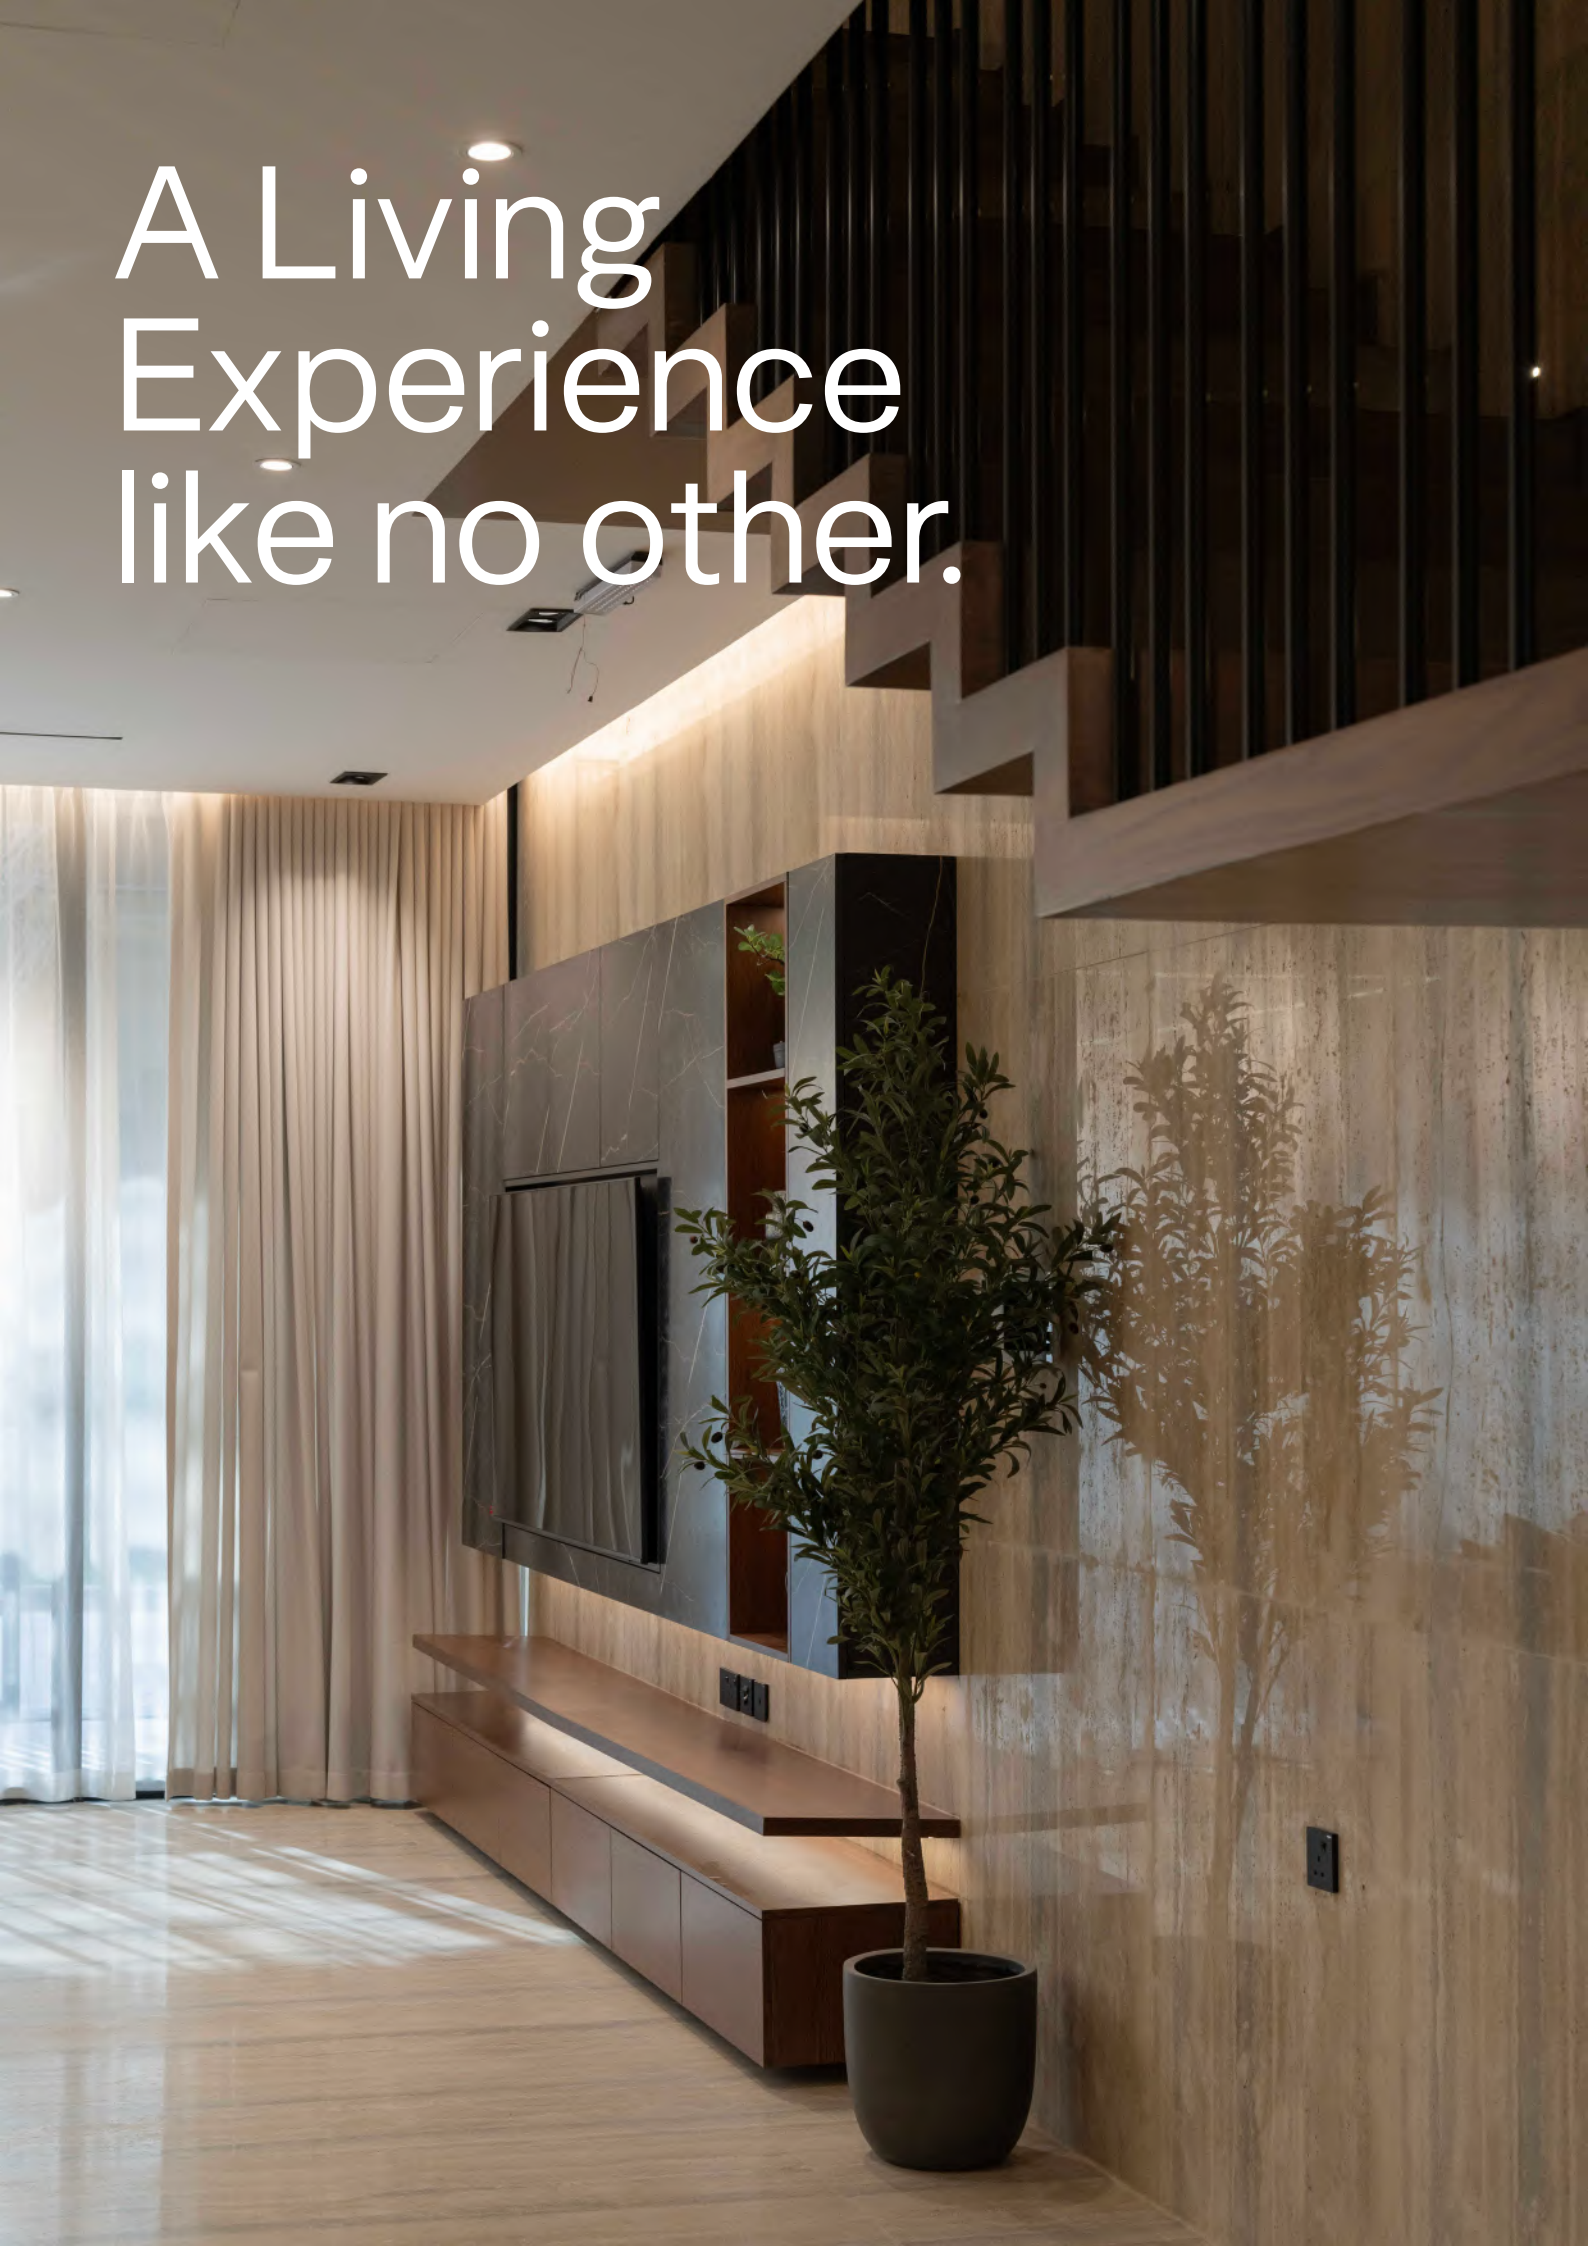

A Living
Experience
like no other.