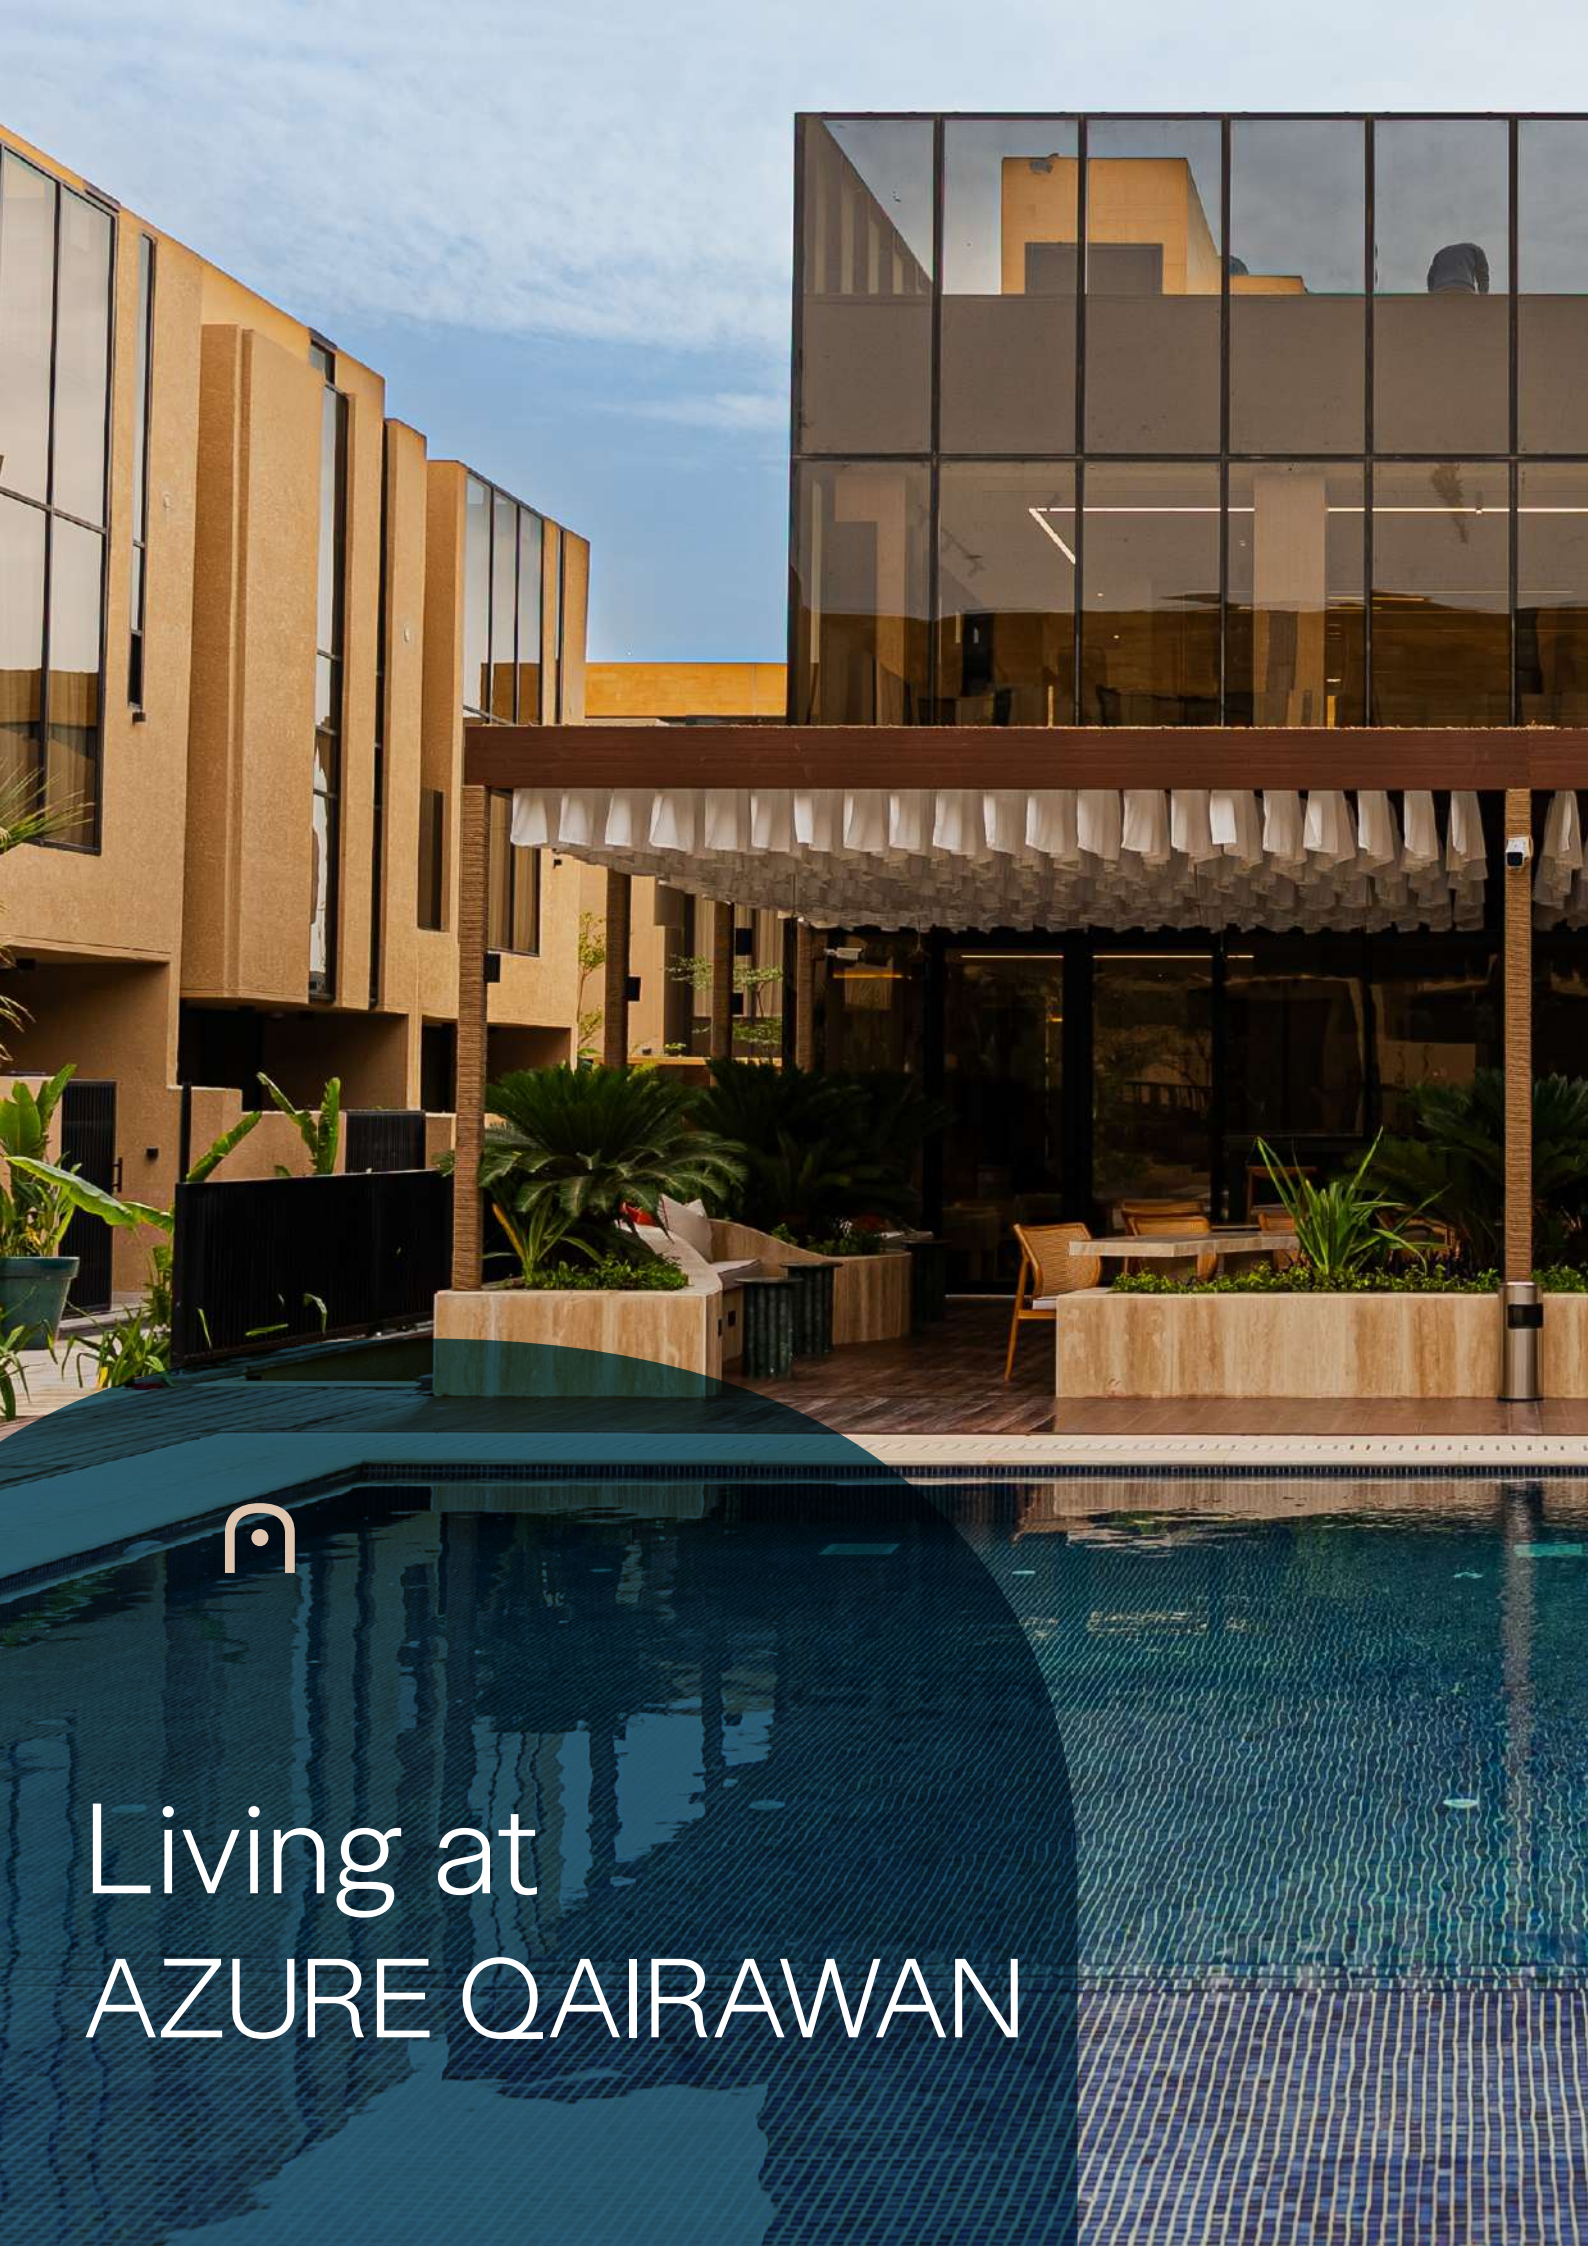

Living at
AZURE QAIRAWAN