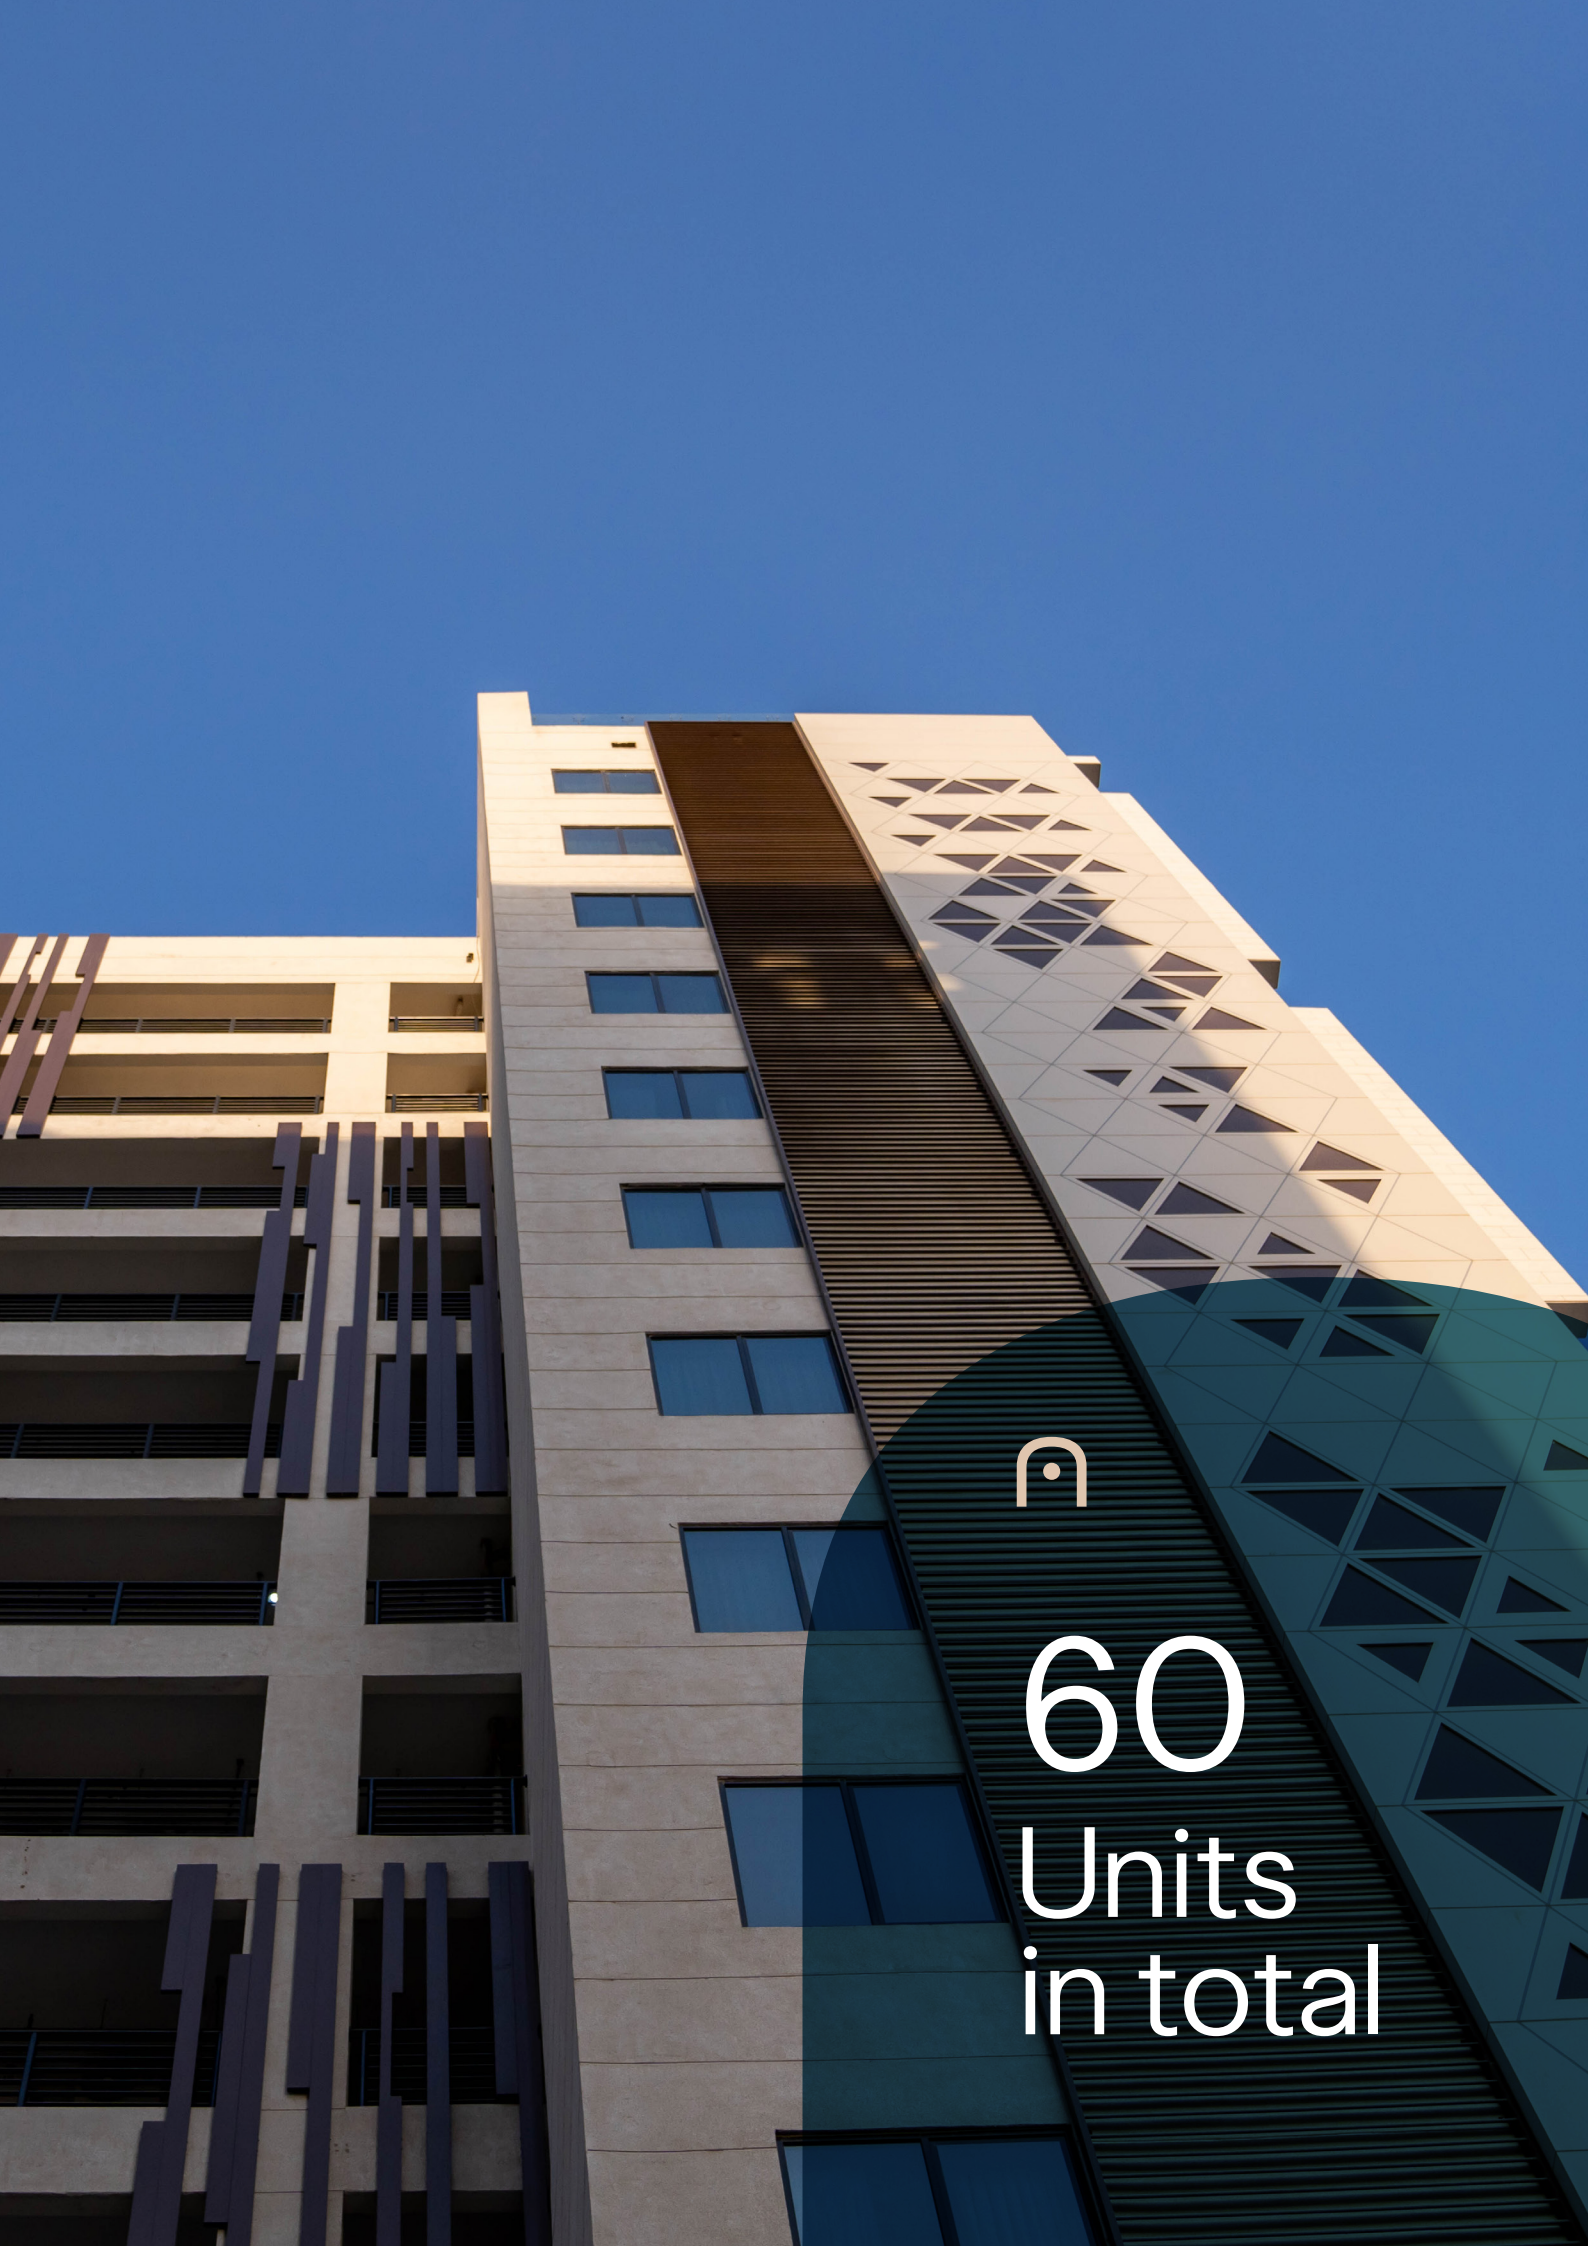

60
Units
in total