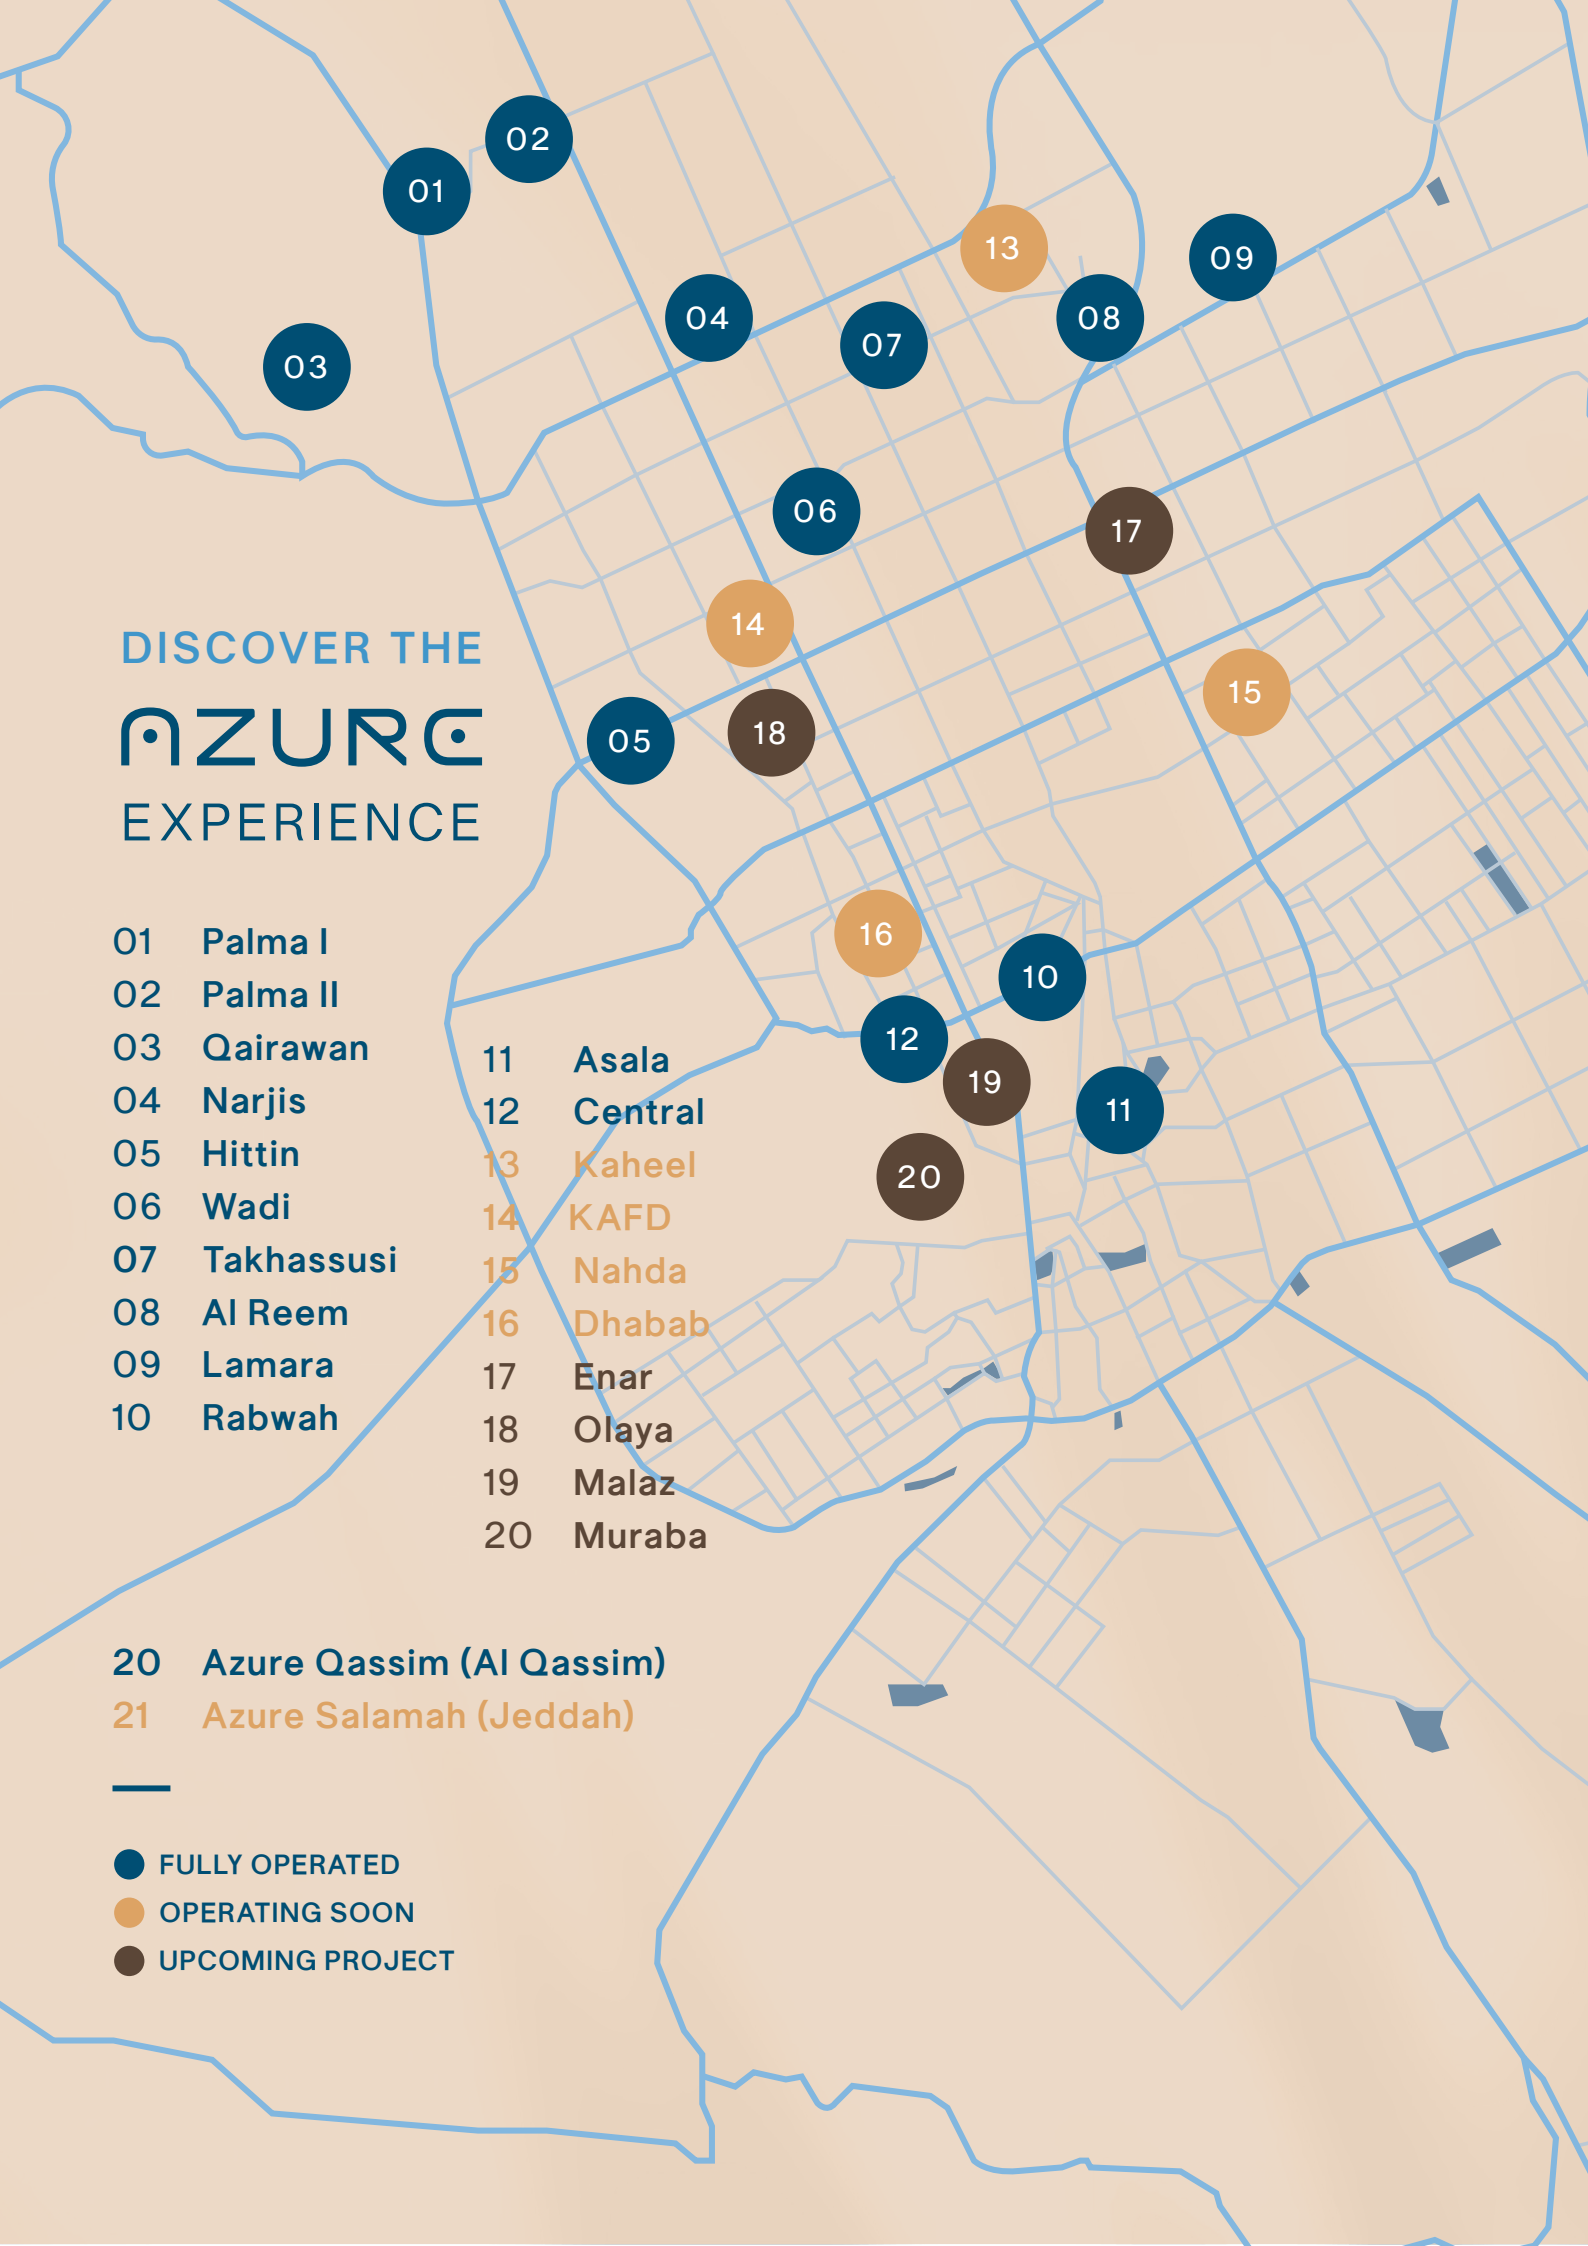

AZURE

W A D I

Azure Wadi, nestled in the lively Alwadi neighborhood, offers a modern living experience with a touch of luxury. Our meticulously designed compound provides residents with a comfortable and convenient lifestyle.

DISCOVER THE AZURE EXPERIENCE

- 01 Palma I
- 02 Palma II
- 03 Qairawan
- 04 Narjis
- 05 Hittin
- 06 Wadi
- 07 Takhassusi
- 08 Al Reem
- 09 Lamara
- 10 Rabwah

- 11 Asala
- 12 Central
- 13 Kaheel
- 14 KAFD
- 15 Nahda
- 16 Dhabab
- 17 Enar
- 18 Olaya
- 19 Malaz
- 20 Muraba

- 20 Azure Qassim (Al Qassim)
- 21 Azure Salamah (Jeddah)

-  FULLY OPERATED
-  OPERATING SOON
-  UPCOMING PROJECT

ANURA

AZURE WADI

RIYADH
SAUDI ARABIA

Prime Living, Prime Location

Premier residential compound located in Riyadh, thoughtfully designed to cater to diverse lifestyles and preferences. offering a variety of living options and premium amenities.

Tlemceni
Primary School
5 Minutes

Kingdom International
Schools
7 Minutes

Nakheel
Mall
13 Minutes

Granda Mall
11 Minutes

Panda
Supermarket
7 Minutes

King Khalid
International
Airport
18 Minutes

Living at
AZURE WADI