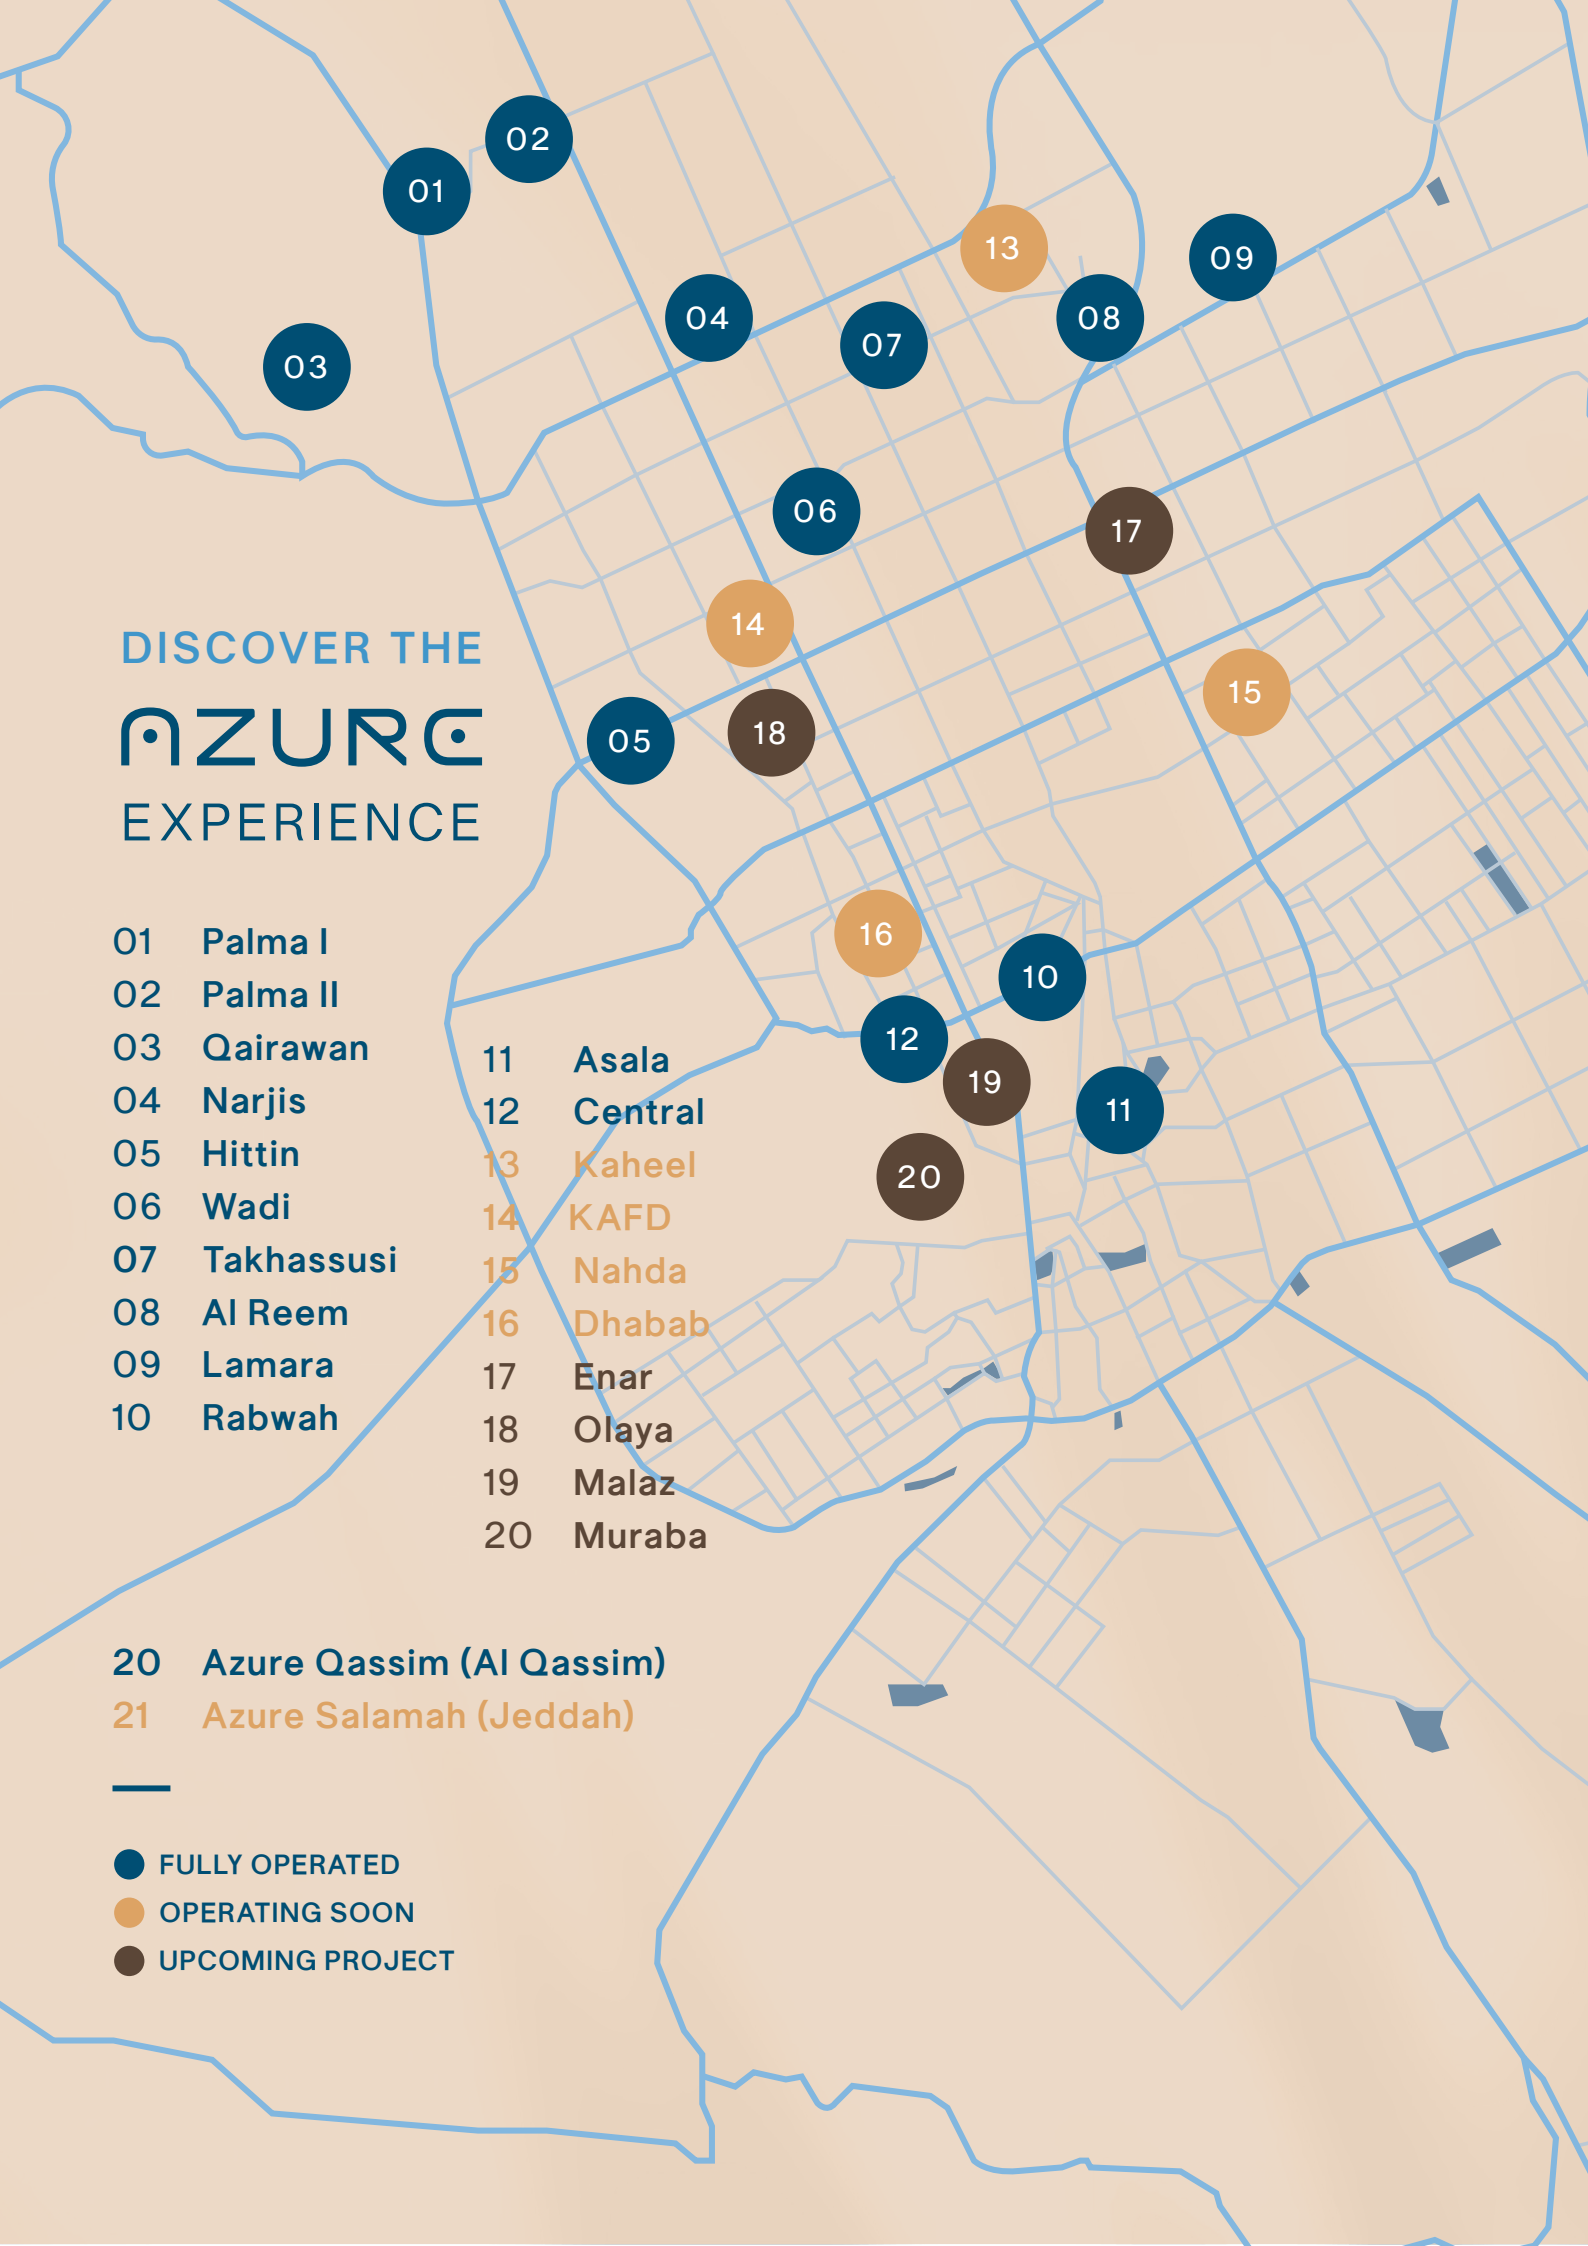

AZURE

R A B W A H

Step into the realm of Azure Rabwah compound, a masterpiece of modern luxury nestled in the heart of Riyadh. Discover a haven of tranquility where spacious units embrace cutting-edge interiors, complemented by outstanding amenities that cater to your every need.

DISCOVER THE AZURE EXPERIENCE

- 01 Palma I
- 02 Palma II
- 03 Qairawan
- 04 Narjis
- 05 Hittin
- 06 Wadi
- 07 Takhassusi
- 08 Al Reem
- 09 Lamara
- 10 Rabwah

- 11 Asala
- 12 Central
- 13 Kaheel
- 14 KAFD
- 15 Nahda
- 16 Dhabab
- 17 Enar
- 18 Olaya
- 19 Malaz
- 20 Muraba

- 20 Azure Qassim (Al Qassim)
- 21 Azure Salamah (Jeddah)

-  FULLY OPERATED
-  OPERATING SOON
-  UPCOMING PROJECT

AZURE RABWAH

RIYADH
SAUDI ARABIA

Prime Living, Prime Location

Premier residential compound located in Riyadh, thoughtfully designed to cater to diverse lifestyles and preferences. offering a variety of living options and premium amenities.

King Abdullah Park
10 Minutes

The View Mall
8 Minutes

Masat Al-Elm
International
Schools
3 Minutes

Rabwa Plaza
3 Minutes

Atyab Schools
7 Minutes

Living at
AZURE RABWAH

97

Units
in total