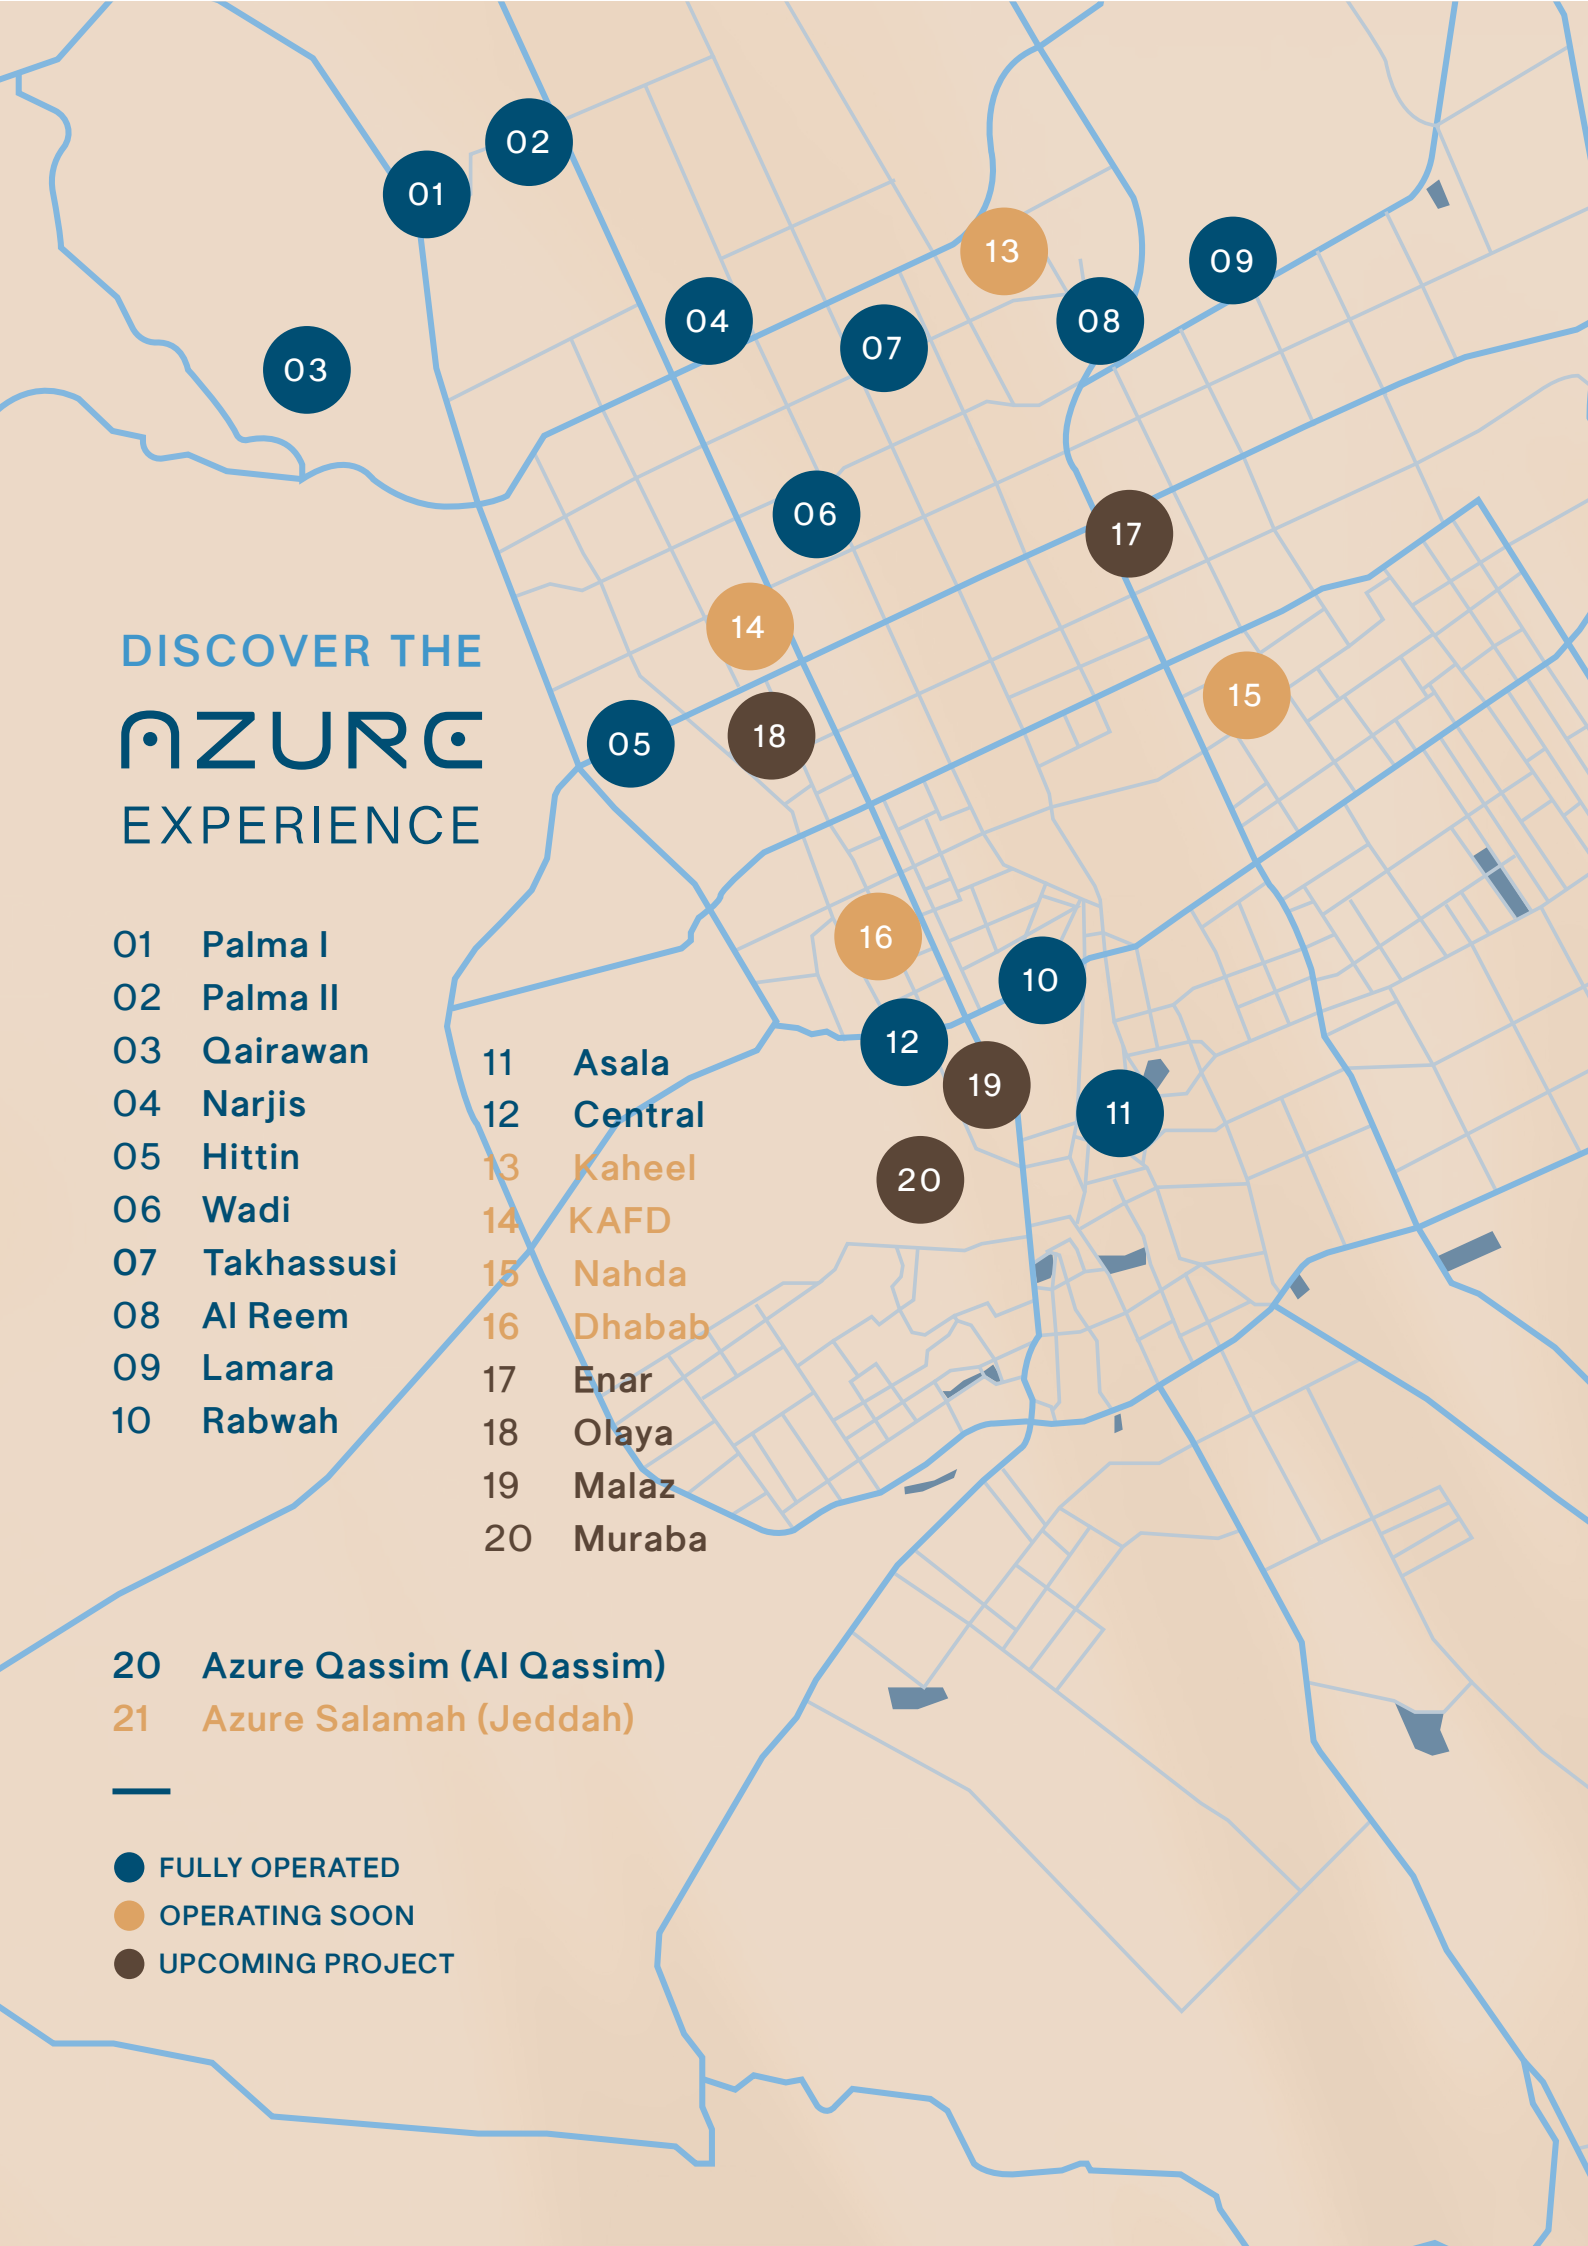

AZURE

HIT TIN

Azure Hittin is a luxurious brand new residential compound in North of Riyadh, close to Boulevard World, Saudi German Hospital, KAFD, New Murabaa, Sports Boulevard, and Digital City. It consists of 406 units divided between 28 buildings and ranging between 1 Bedroom, 2 Bedrooms and 3 Bedrooms apartments to meet different accommodation needs.

DISCOVER THE AZURE EXPERIENCE

- 01 Palma I
- 02 Palma II
- 03 Qairawan
- 04 Narjis
- 05 Hittin
- 06 Wadi
- 07 Takhassusi
- 08 Al Reem
- 09 Lamara
- 10 Rabwah

- 11 Asala
- 12 Central
- 13 Kaheel
- 14 KAFD
- 15 Nahda
- 16 Dhabab
- 17 Enar
- 18 Olaya
- 19 Malaz
- 20 Muraba

- 20 Azure Qassim (Al Qassim)
- 21 Azure Salamah (Jeddah)

-  FULLY OPERATED
-  OPERATING SOON
-  UPCOMING PROJECT

AZURE HITTIN

RIYADH
SAUDI ARABIA

B4

Prime Living, Prime Location

Premier residential compound located in Riyadh, thoughtfully designed to cater to diverse lifestyles and preferences. offering a variety of living options and premium amenities.

Boulevard
10 Minutes

Kigdom Arena
9 Minutes

Diriyah Hospital
7 Minutes

Riyadh Park Mall
22 Minutes

King Khalid
International Airport
22 Minutes

Business
Gate
22 Minutes

AZURE

81