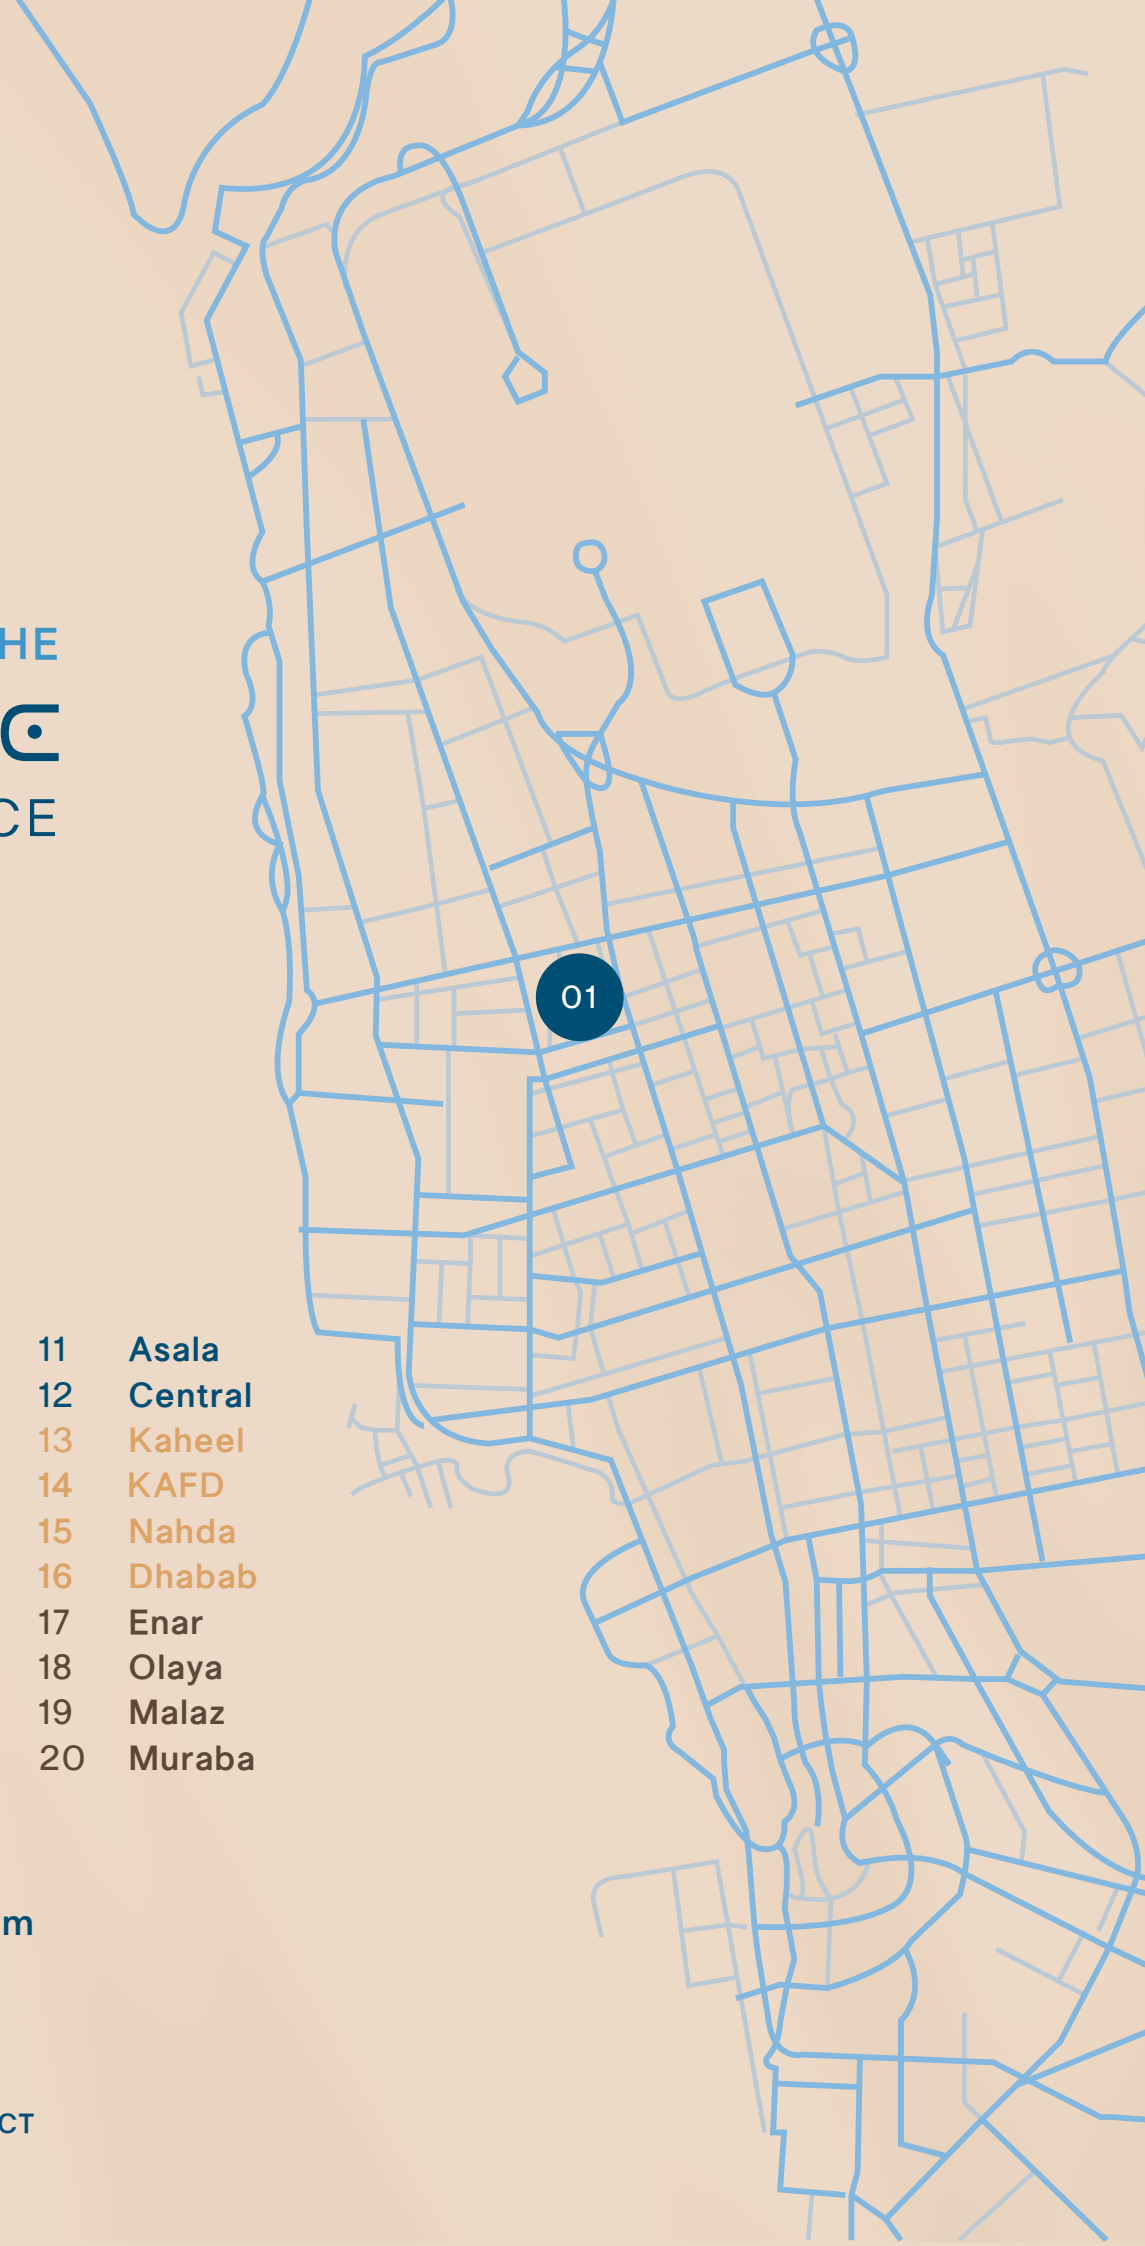

DISCOVER THE AZURE EXPERIENCE

JEDDAH

01 Salamah

RIYADH

01	Palma I		
02	Palma II		
03	Qairawan		
04	Narjis	11	Asala
05	Hittin	12	Central
06	Wadi	13	Kaheel
07	Takhassusi	14	KAFD
08	Al Reem	15	Nahda
09	Lamara	16	Dhabab
10	Rabwah	17	Enar
		18	Olaya
		19	Malaz
		20	Muraba

QASSIM

21 Azure Qassim

- FULLY OPERATED
- OPERATING SOON
- UPCOMING PROJECT