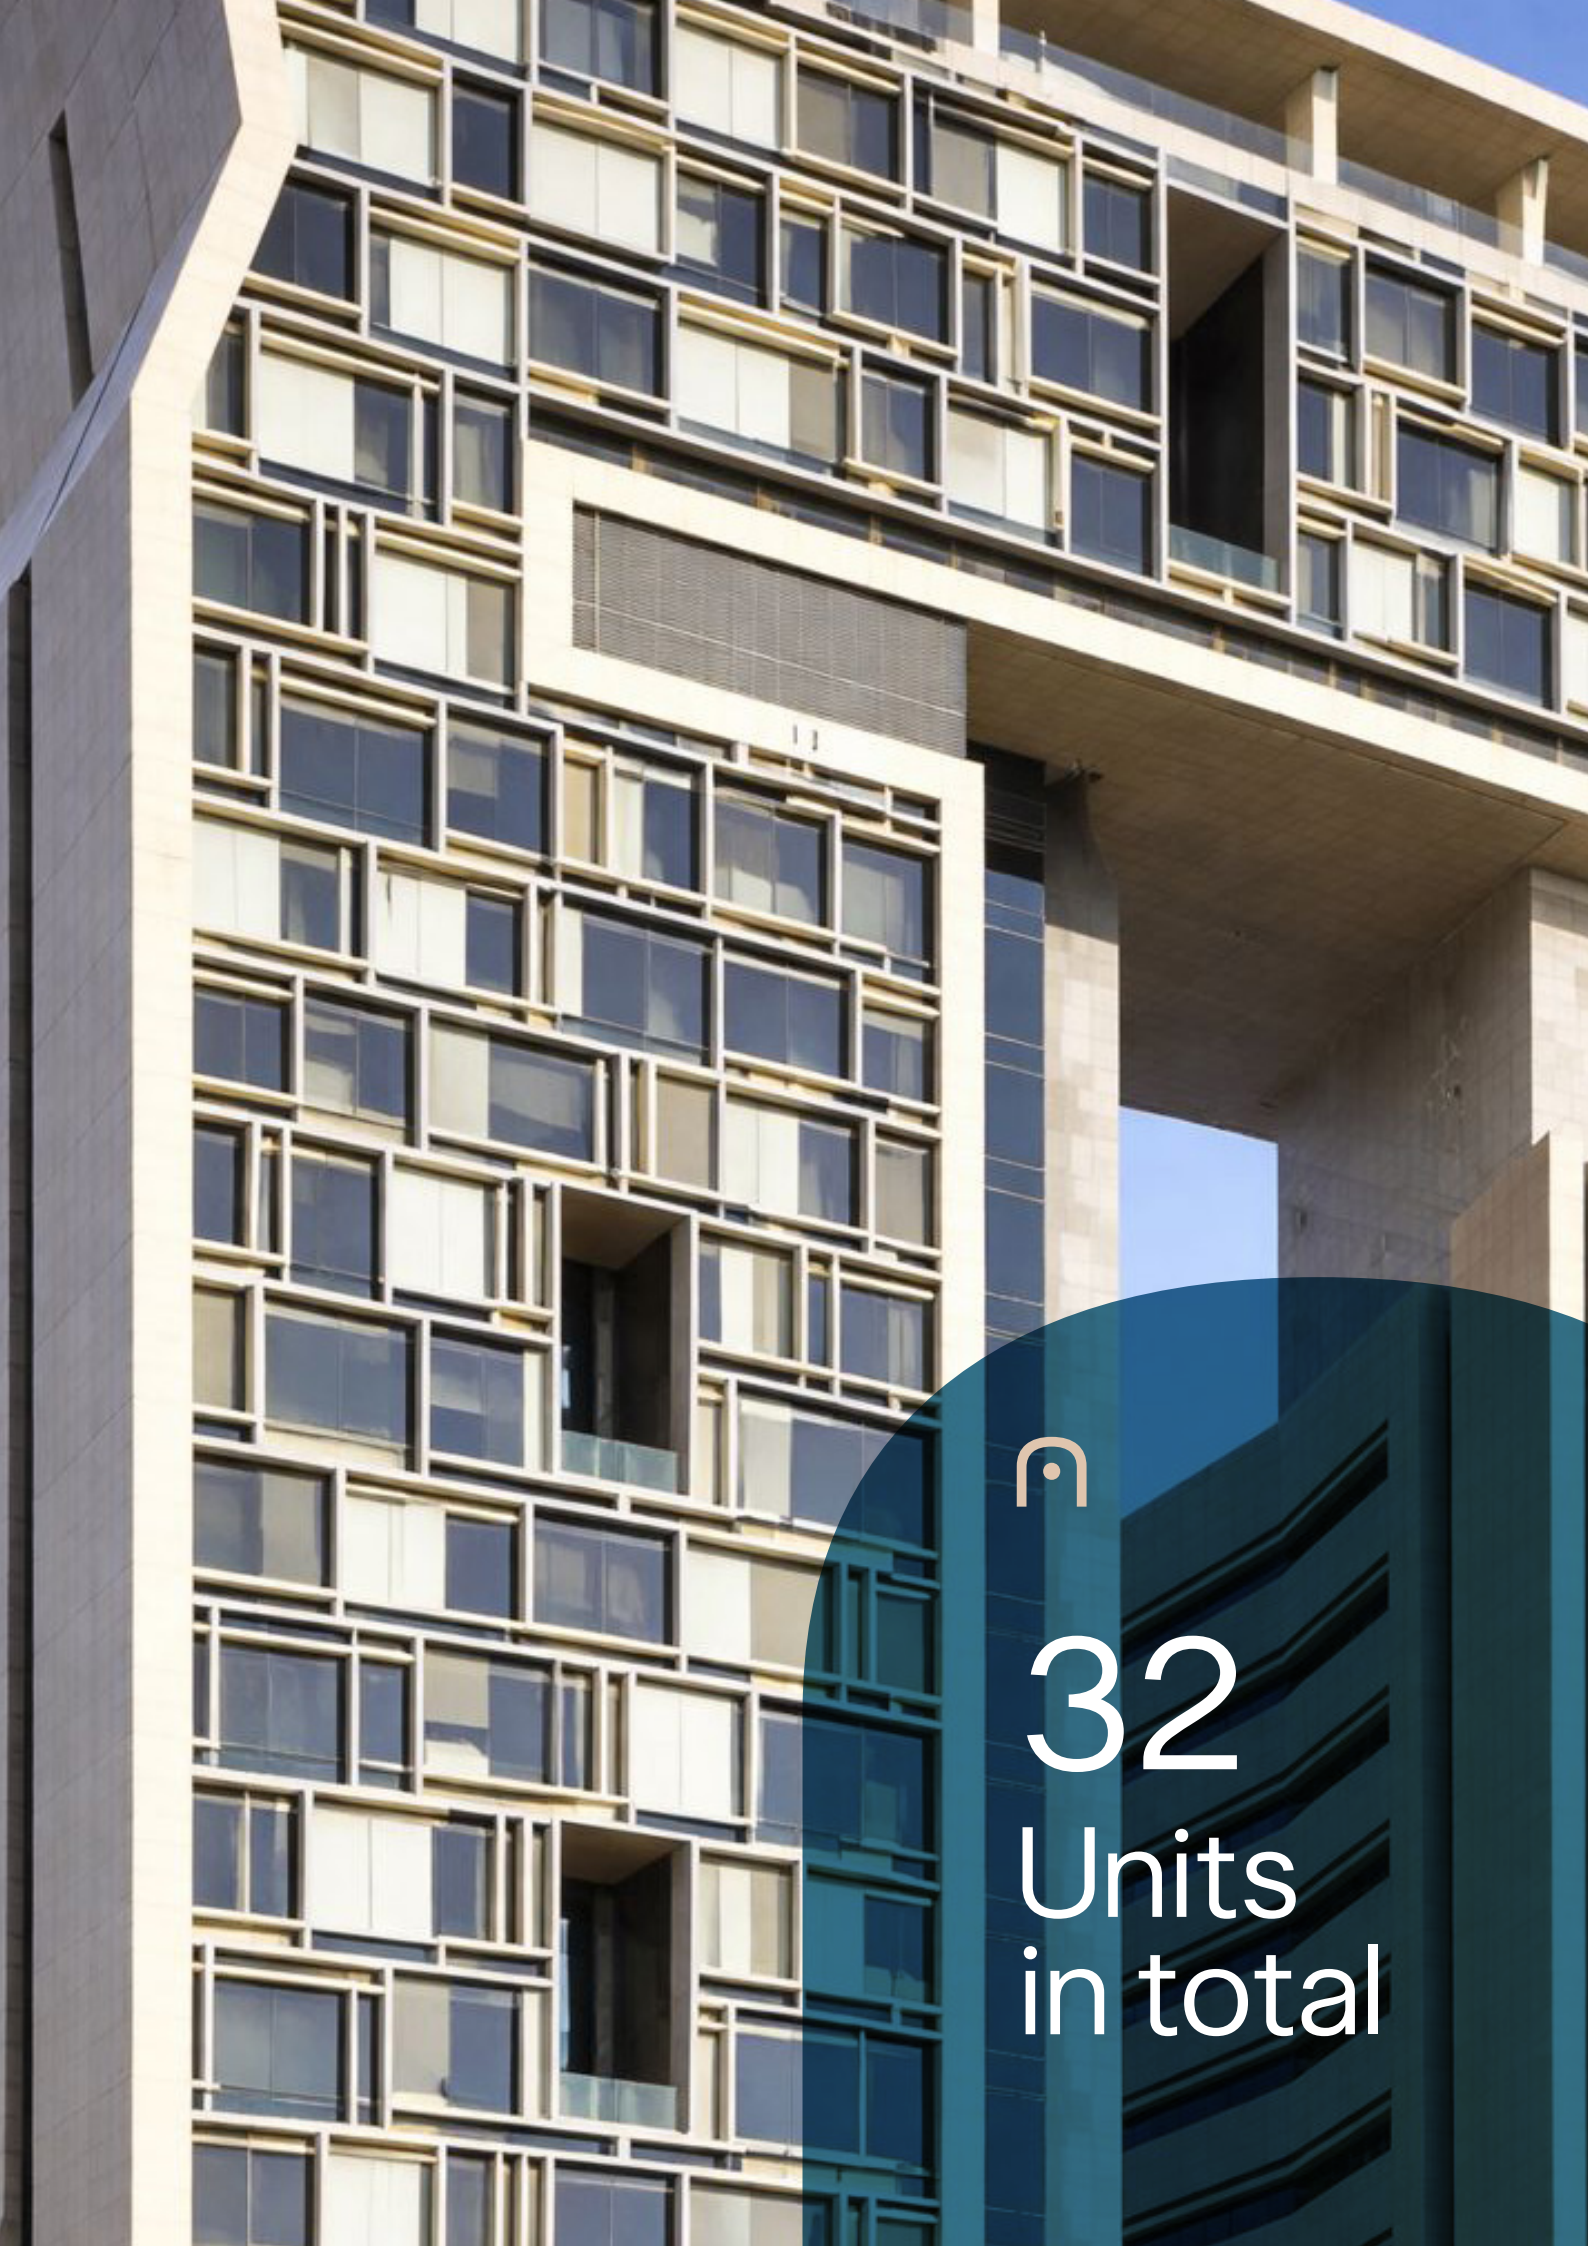

32

Units
in total